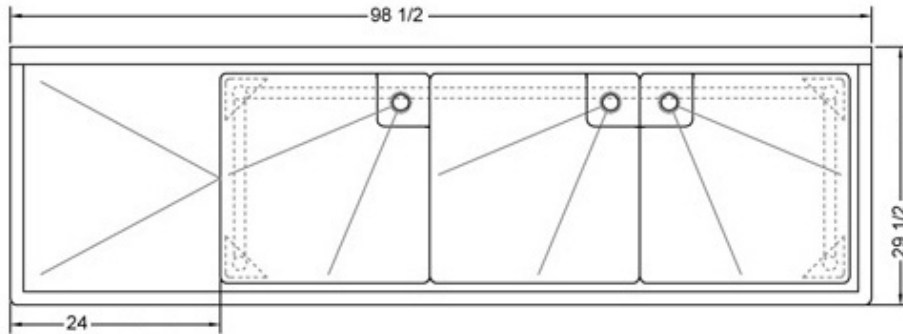

TDS-2424-L24: DRAINBOARD ON THE LEFT