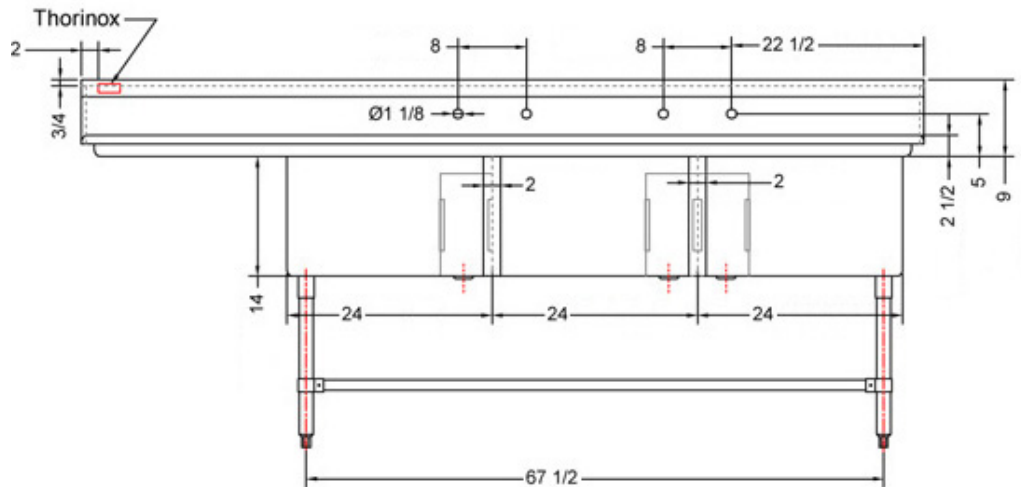

24" x 24" STAINLESS STEEL TRIPLE SINK DRAINBOARD ON THE LEFT TTS-2424-L24

TTS-2424-L24-V2.0.0-202603

FEATURES

- ✓ Made with high quality 18 gauge 430 stainless steel
- ✓ Dimensions: 98^{1/2}" x 29^{1/2}" with 5" backsplash
- ✓ Stainless bullet feet, legs and sockets
- ✓ Center drain included

OPTIONAL ACCESSORIES

- ✓ Wall Mounted Faucet
- ✓ Soiled Dish Basket
- ✓ Stainless Steel Wall Shelf
- ✓ Clean Dish Table

TDS-2424-L24: DRAINBOARD ON THE LEFT

ASSEMBLY/SUPPORT

We're on social media!

1.800.567.3620 | WWW.THORINOX.COM