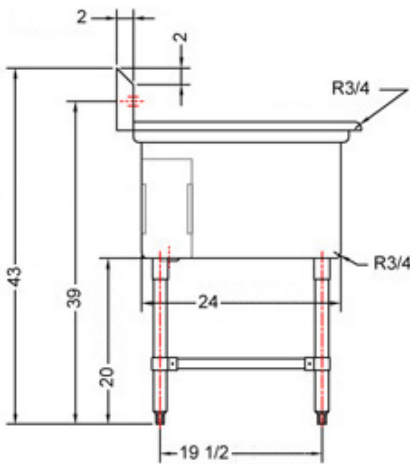

24" x 24" STAINLESS STEEL TRIPLE SINK DRAINBOARD ON THE LEFT TTS-2424-L24

TTS-2424-L24-V2.0.0-202603

FEATURES

- ✓ Made with high quality 18 gauge 430 stainless steel
- ✓ Dimensions: 98^{1/2}" x 29^{1/2}" with 5" backsplash
- ✓ Stainless bullet feet, legs and sockets
- ✓ Center drain included

OPTIONAL ACCESSORIES

- ✓ Wall Mounted Faucet
- ✓ Soiled Dish Basket
- ✓ Stainless Steel Wall Shelf
- ✓ Clean Dish Table

TDS-2424-L24: DRAINBOARD ON THE LEFT

ASSEMBLY/SUPPORT

We're on social media!

1.800.567.3620 | WWW.THORINOX.COM