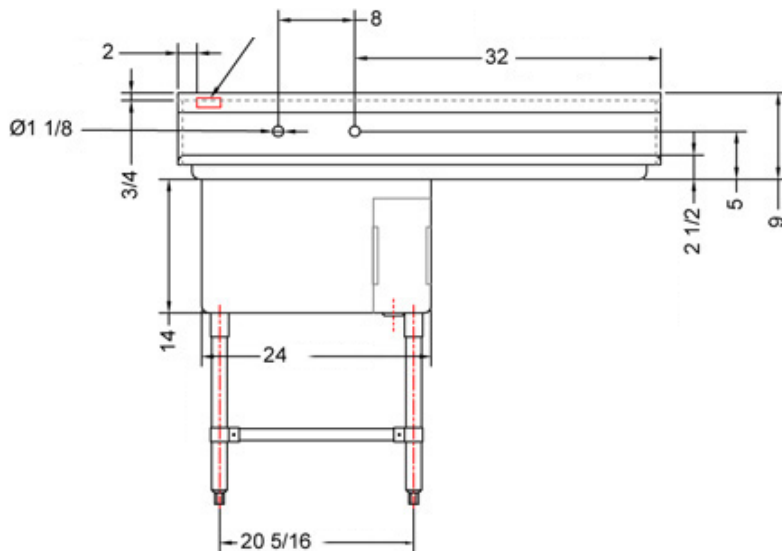

# 24" x 24" STAINLESS STEEL SINGLE SINK DRAINBOARD ON THE RIGHT TSS-2424-R24

TSS-2424-R24-V2.0.0-202603

## FEATURES

- ✓ Made with high quality 18 gauge 430 stainless steel
- ✓ Dimensions: 50<sup>1/2</sup>" x 29<sup>1/2</sup>" x 35<sup>1/2</sup>" with 5" backsplash
- ✓ Stainless bullet feet, legs and sockets
- ✓ Corner drain included

# TSS-2424-R24: DRAINBOARD ON THE RIGHT

ASSEMBLY/SUPPORT

MORE PRODUCTS

We're on social media!

1.800.567.3620 | WWW.THORINOX.COM