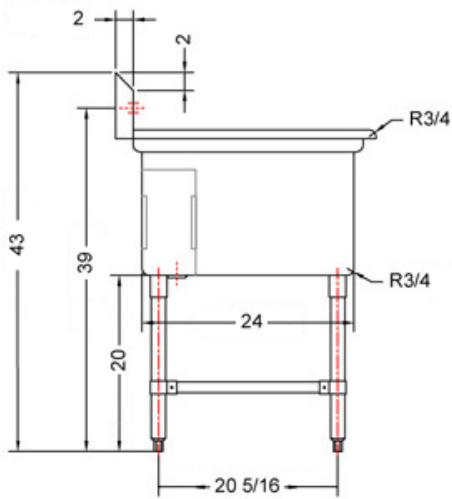

# 24" x 24" STAINLESS STEEL SINGLE SINK DRAINBOARD ON THE RIGHT TSS-2424-R24

TSS-2424-R24-V2.0.0-202603

## FEATURES

- ✓ Made with high quality 18 gauge 430 stainless steel
- ✓ Dimensions: 50<sup>1/2</sup>" x 29<sup>1/2</sup>" x 35<sup>1/2</sup>" with 5" backsplash
- ✓ Stainless bullet feet, legs and sockets
- ✓ Corner drain included

# TSS-2424-R24: DRAINBOARD ON THE RIGHT

ASSEMBLY/SUPPORT

MORE PRODUCTS

We're on social media!

1.800.567.3620 | WWW.THORINOX.COM