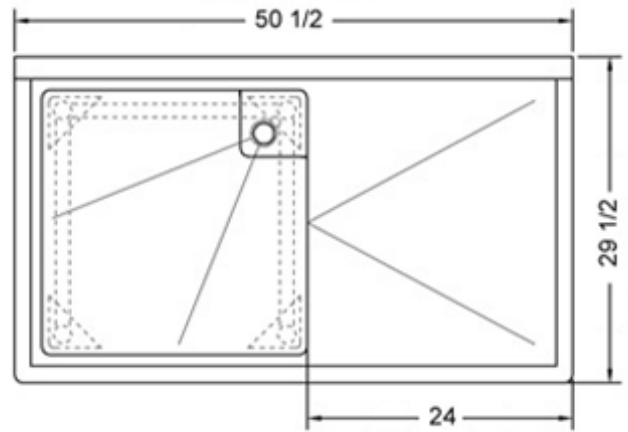

TSS-2424-R24: DRAINBOARD ON THE RIGHT

ASSEMBLY/SUPPORT