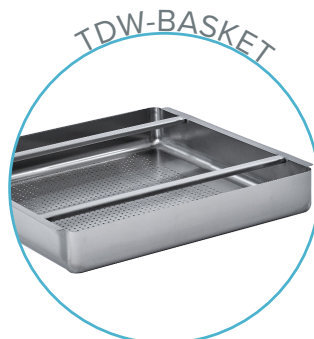

# 24" x 24" STAINLESS STEEL SINGLE SINK DRAINBOARD ON THE RIGHT TSS-2424-R24

TSS-2424-R24-V2.0.0-202603

## FEATURES

- ✓ Made with high quality 18 gauge 430 stainless steel
- ✓ Dimensions: 50<sup>1/2</sup>" x 29<sup>1/2</sup>" x 35<sup>1/2</sup>" with 5" backsplash
- ✓ Stainless bullet feet, legs and sockets
- ✓ Corner drain included

## OPTIONAL ACCESSORIES

- ✓ Wall Mounted Faucet
- ✓ Soiled Dish Basket
- ✓ Stainless Steel Wall Shelves
- ✓ Clean Dish Table