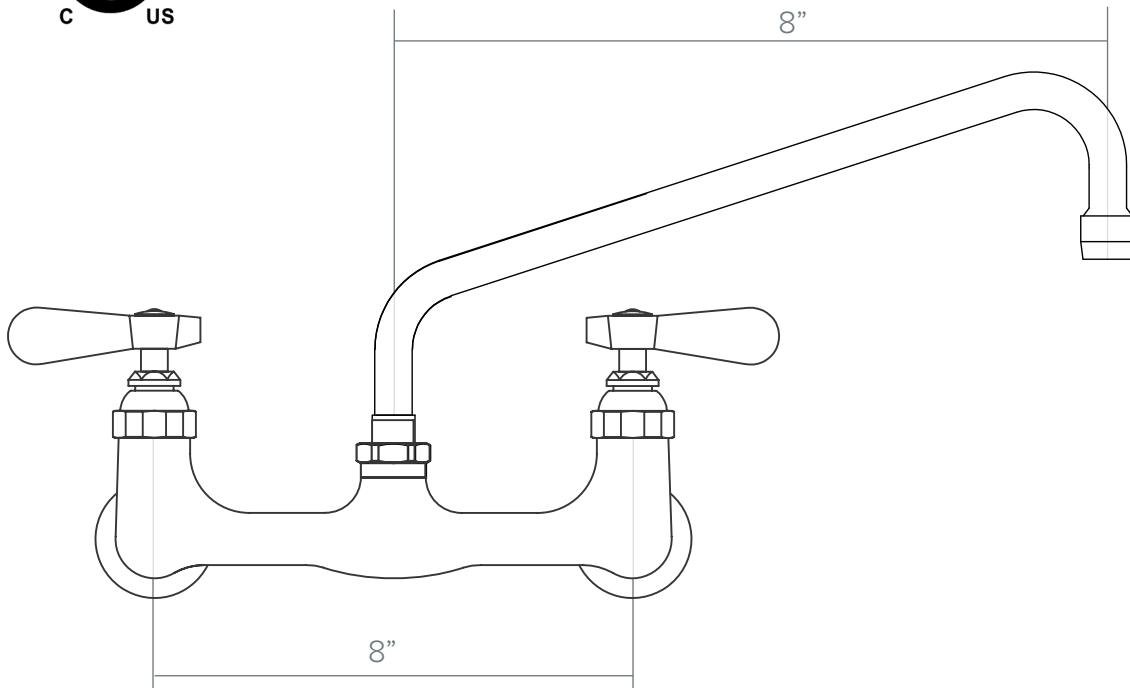

WALL MOUNT FAUCET WM-08-S8

FEATURES

- ✓ Heavy duty construction
- ✓ 8" centre wall mount faucet
- ✓ 8" swing nozzle

ASSEMBLY/SUPPORT

MORE PRODUCTS