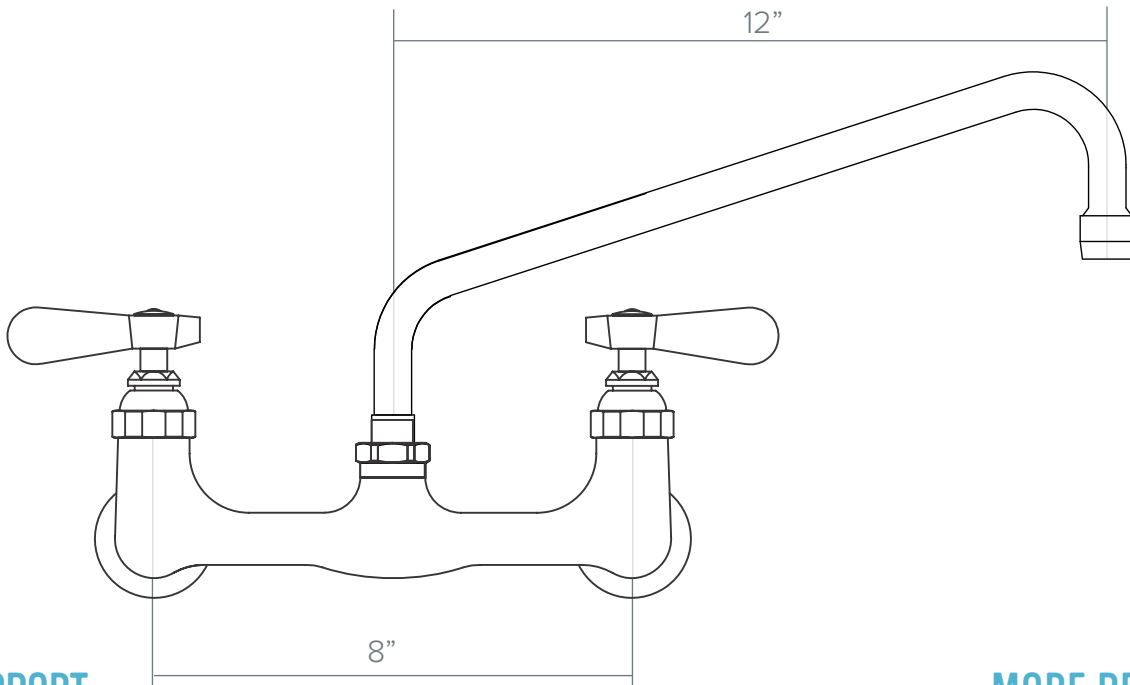

# WALL MOUNT FAUCET WM-08-S12

## FEATURES

- ✓ Heavy duty construction
- ✓ 8" centre wall mount faucet
- ✓ 12" swing nozzle

C US