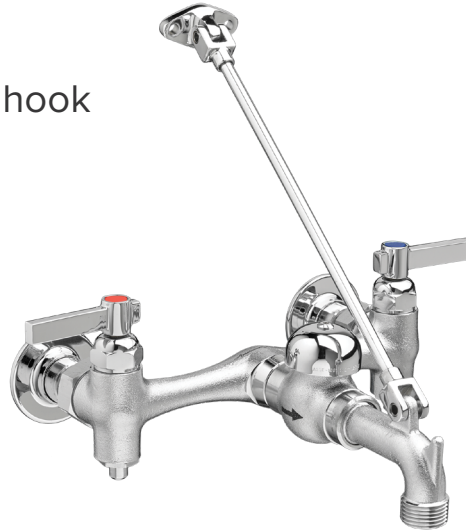

WALL MOUNT FAUCET FOR MOP SINK WM-08-MP

FEATURES

- ✓ Heavy cast 6 1/2" spout with pail hook
- ✓ 3/4" garden hose thread
- ✓ 8" centre wall mount faucet
- ✓ Lever handles
- ✓ Support bracket

MADE TO MATCH