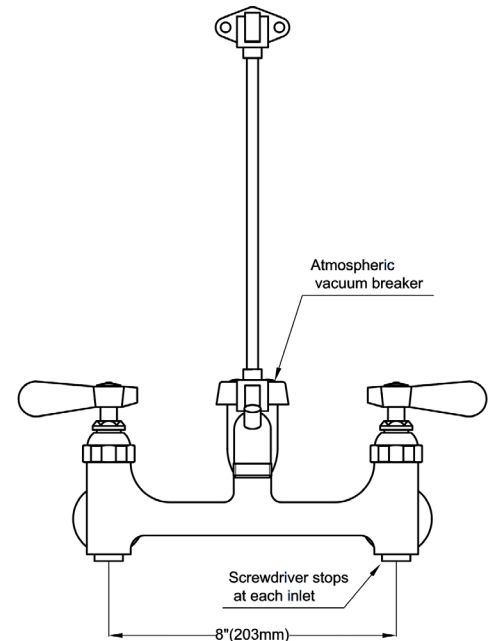

MADE TO MATCH

TMS-XXXX-XX
Mop sink