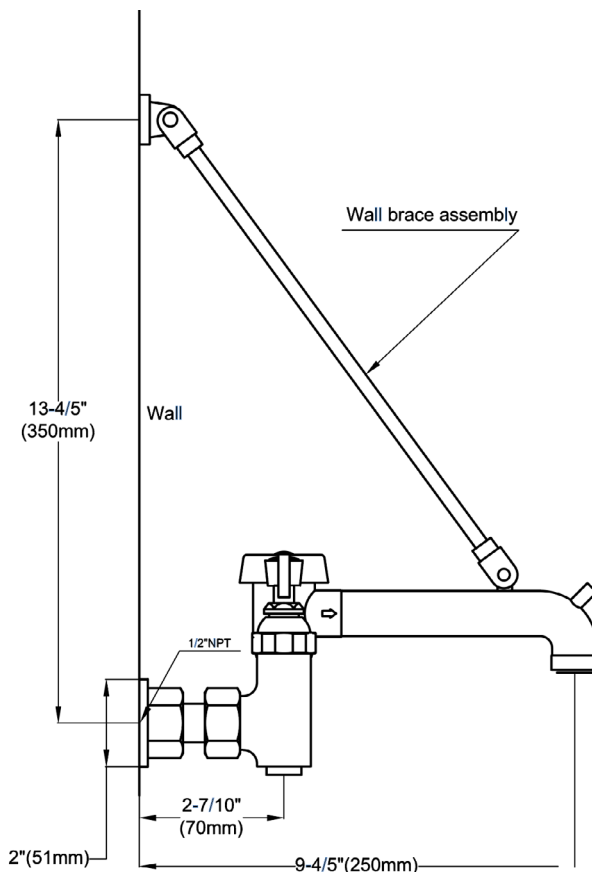

MADE TO MATCH

TMS-XXXX-XX
Mop sink