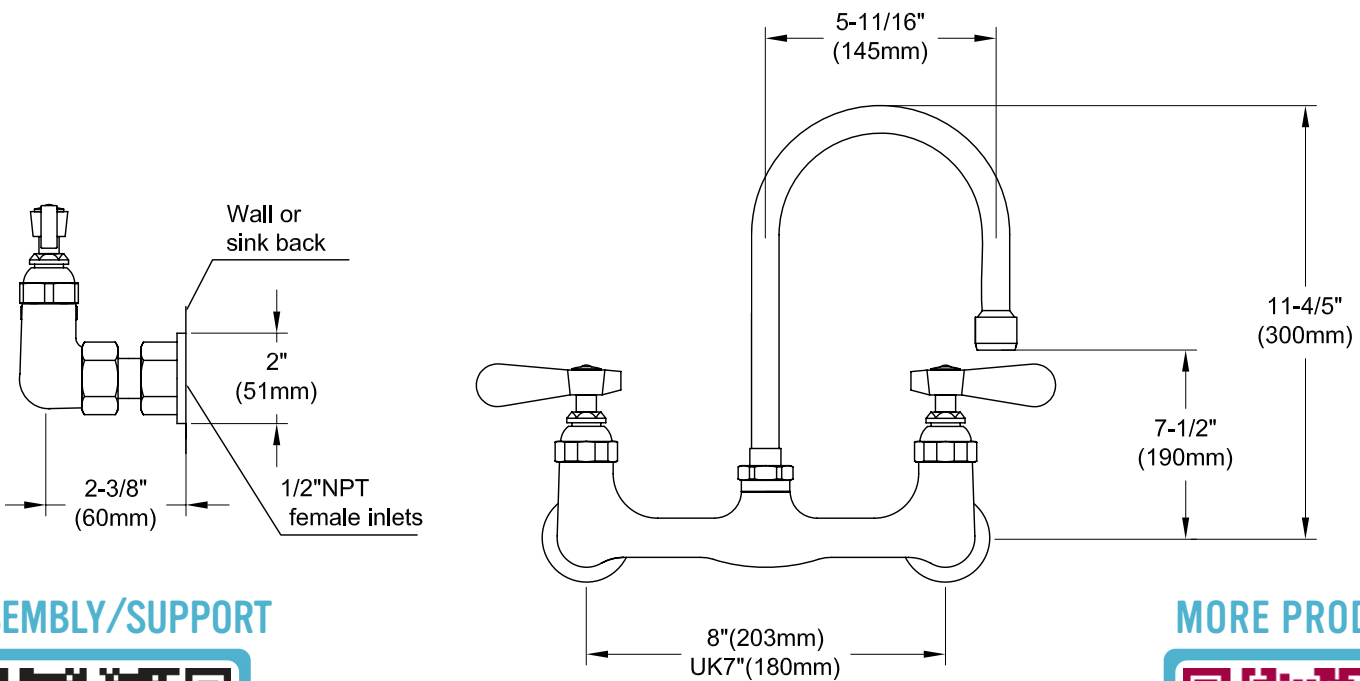

WALL MOUNT GOOSE NECK FAUCET WM-08-G6

FEATURES

- ✓ Heavy duty construction
- ✓ 8" centre wall mount faucet
- ✓ 6" goose neck swing nozzle

ASSEMBLY/SUPPORT

MORE PRODUCTS