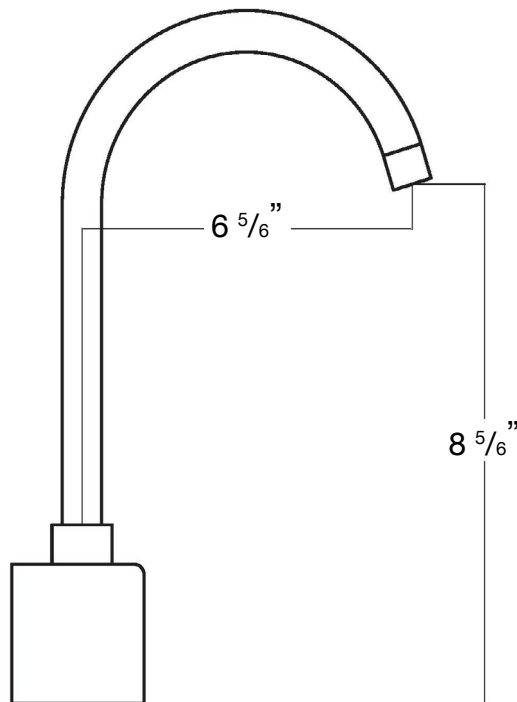

WALL MOUNT FAUCET FOR AUTOMATIC SINK WM-08-AF

FEATURES

- ✓ Goosneck faucet
- ✓ Battery-powered magic eye

MADE TO MATCH

THS-AF

Automated hand sink