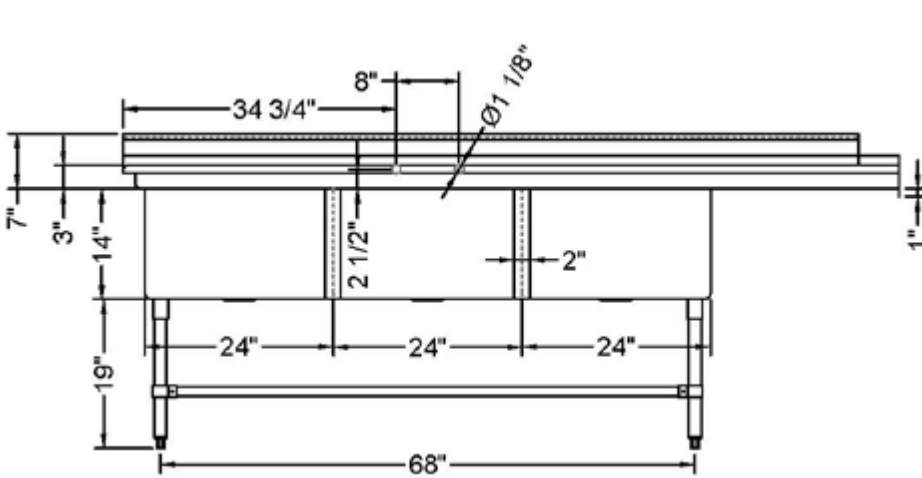

ASSEMBLY/SUPPORT

f We're on social media! **ig**

MORE PRODUCTS