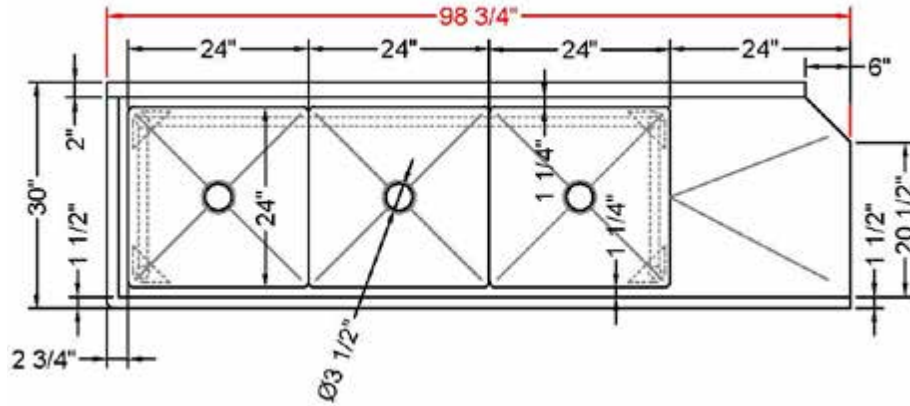

ASSEMBLY/SUPPORT

f We're on social media! **ig**

MORE PRODUCTS