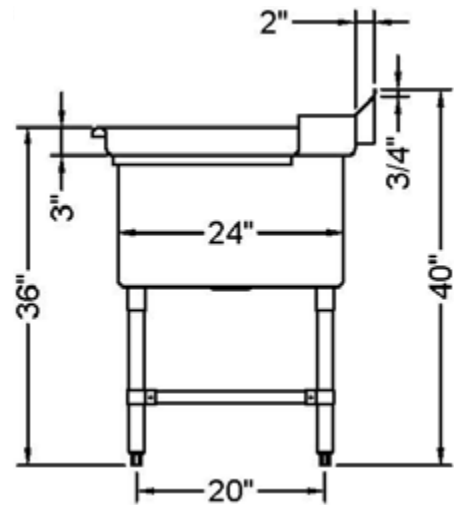

ASSEMBLY/SUPPORT

f We're on social media! **ig**

MORE PRODUCTS