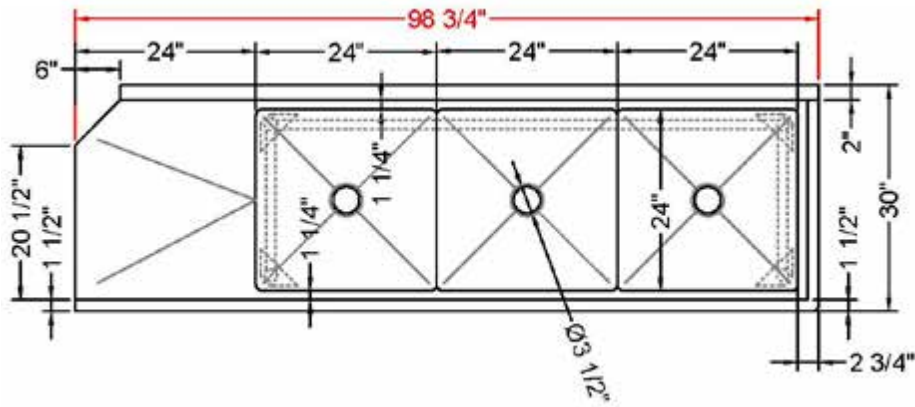

ASSEMBLY/SUPPORT

f We're on social media! **ig**

MORE PRODUCTS