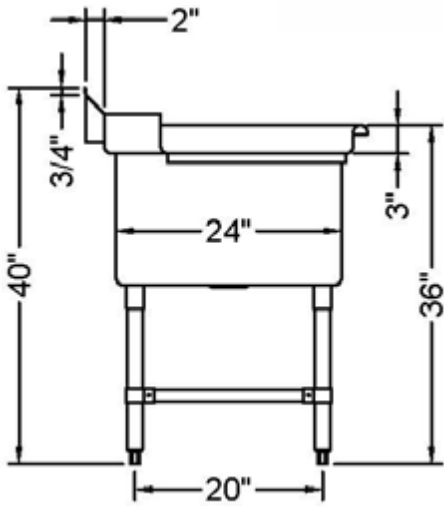

ASSEMBLY/SUPPORT

f We're on social media! **ig**

MORE PRODUCTS