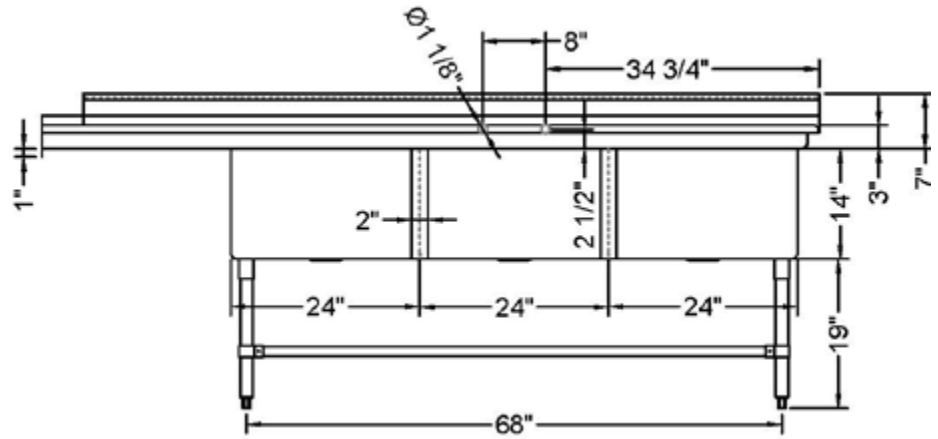

ASSEMBLY/SUPPORT

f We're on social media! **ig**

MORE PRODUCTS