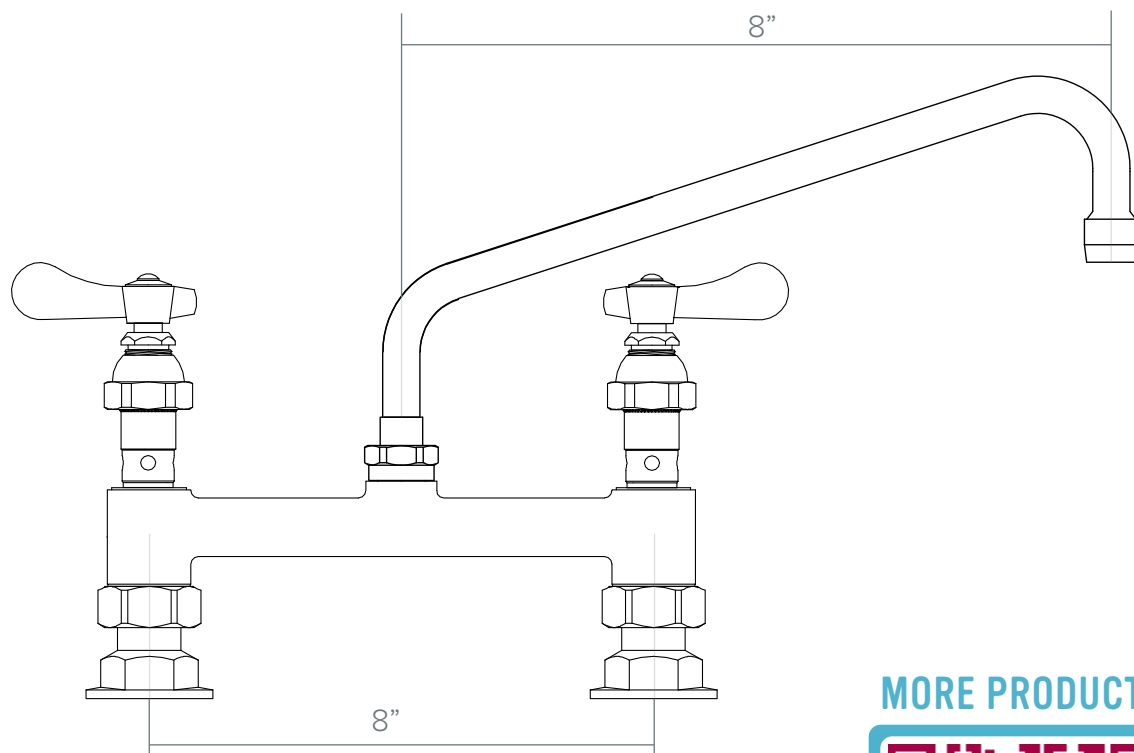

# DECK MOUNT FAUCET DM-08-S8

## FEATURES

- ✓ Heavy duty construction
- ✓ 8" centre deck mount faucet
- ✓ 8" swing nozzle

ASSEMBLY/SUPPORT

MORE PRODUCTS