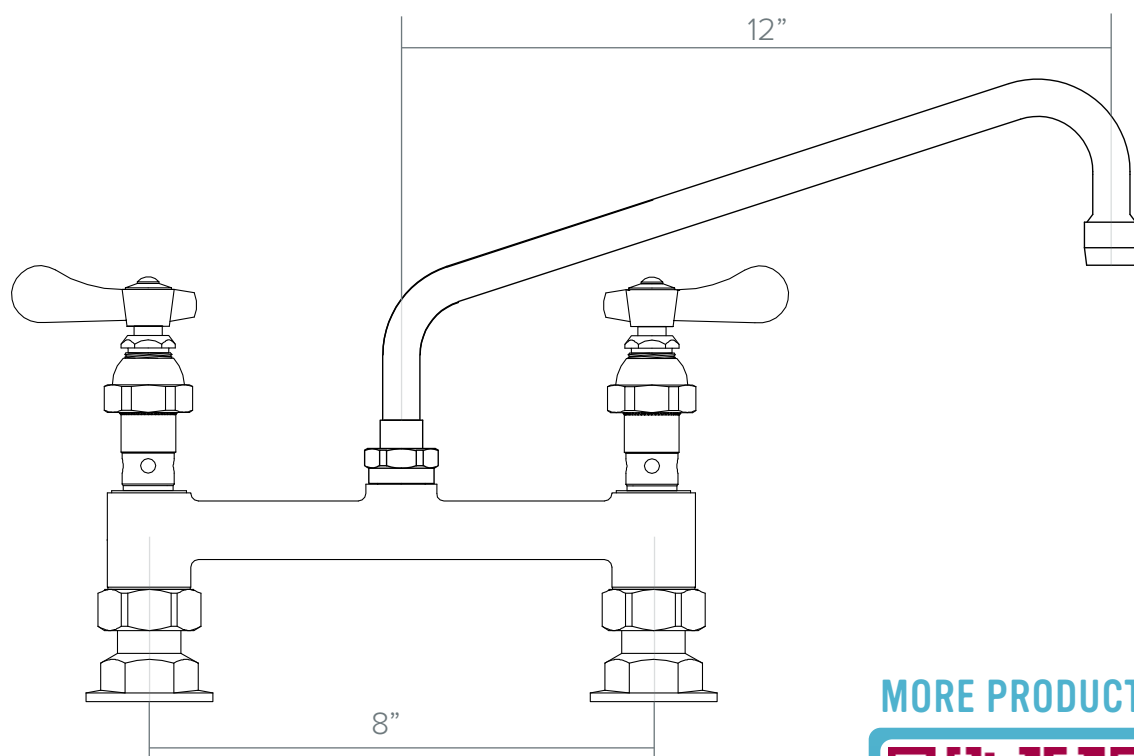

DECK MOUNT FAUCET DM-08-S12

FEATURES

- ✓ Heavy duty construction
- ✓ 8" centre deck mount faucet
- ✓ 12" swing nozzle

ASSEMBLY/SUPPORT

MORE PRODUCTS