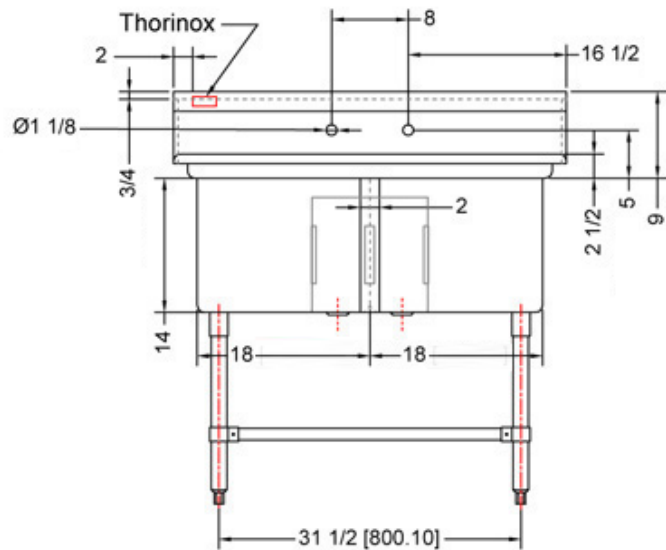

ASSEMBLY/SUPPORT

We're on social media!

1.800.567.3620 | WWW.THORINOX.COM

MORE PRODUCTS