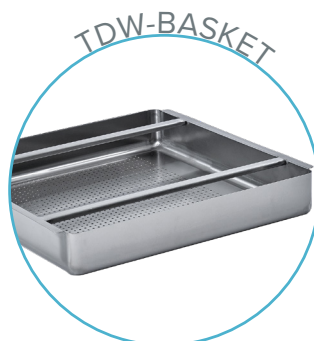

OPTIONAL ACCESSORIES

- ✓ Wall Mounted Faucet
- ✓ Soiled Dish Basket
- ✓ Stainless Steel Wall Shelf
- ✓ Clean Dish Table