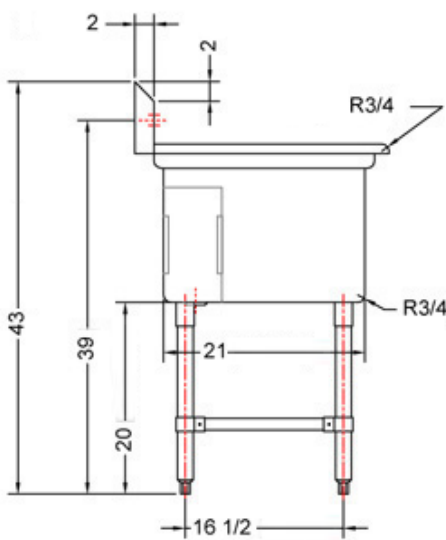

ASSEMBLY/SUPPORT

We're on social media!

1.800.567.3620 | WWW.THORINOX.COM

MORE PRODUCTS