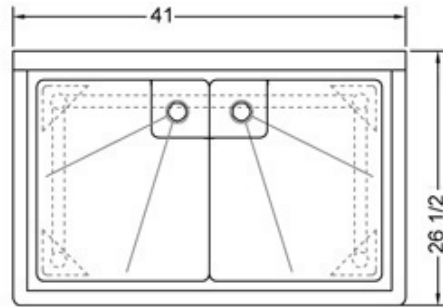

ASSEMBLY/SUPPORT

We're on social media!

1.800.567.3620 | WWW.THORINOX.COM

MORE PRODUCTS