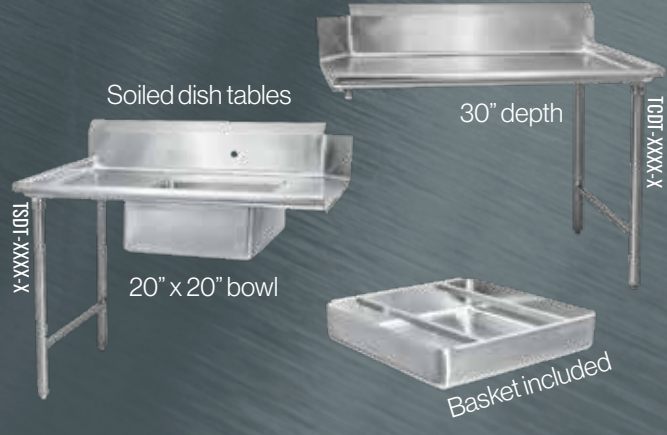

## DOUBLE SINKS

18" x 18"  
24" x 24"

## TRIPLE SINKS

18" x 18"  
24" x 24"

# DISH TABLES

Clean dish tables

Soiled dish tables

30" depth

20" x 20" bowl

Basket included

# WORK TABLES WITH SINK

Sink on the left or right

24" or 30" deep

48", 60" or 72" wide