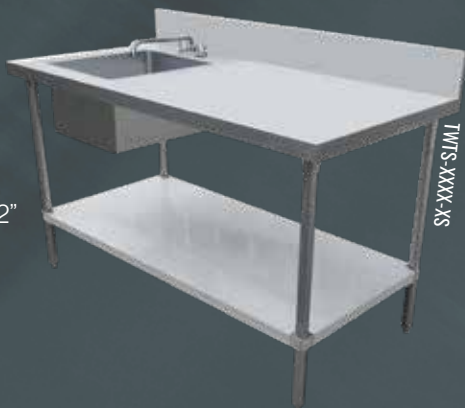

## TRIPLE SINKS

18" x 18"  
24" x 24"

# DISH TABLES

Clean dish tables

Soiled dish tables

30" depth

20" x 20" bowl

Basket included

# WORK TABLES WITH SINK

Sink on the left or right

24" or 30" deep

48", 60" or 72" wide