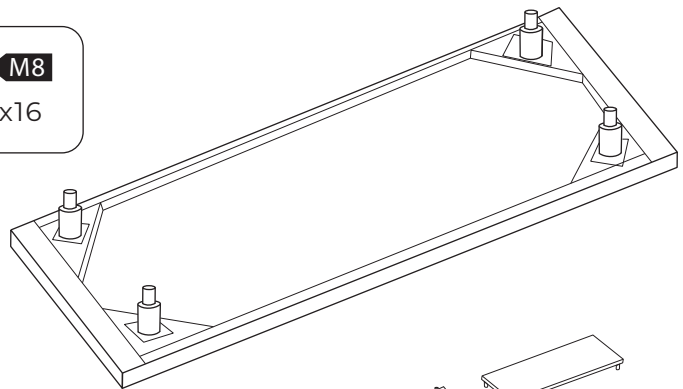

SKU TKOC-SS
PROD Stainless Steel Knockdown Dish Cabinet

TOP SHELF (1)

SIDE PANEL (2)

REAR PANEL (1)

INTERMEDIATE SHELF (1)

BOTTOM SHELF (1)

ADJUSTABLE FOOT (4)

M8 SCREW (16)

M6 SCREW (4)

M5 NUT (4)

SHELF SUPPORT (4)

PLASTIC BUTTON (4)

M4 SCREW (6)

THORiNOX

Assembly / Support

More Products