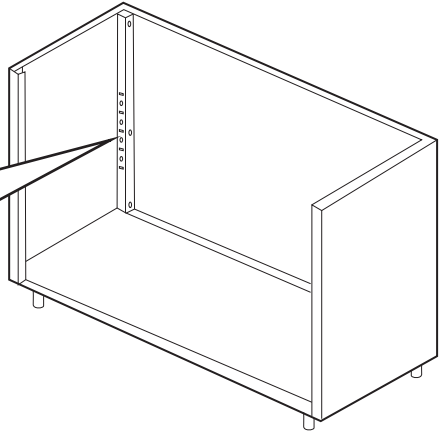

SKU TKOC-SS
PROD Stainless Steel Knockdown Dish Cabinet

TOP SHELF (1)

SIDE PANEL (2)

REAR PANEL (1)

INTERMEDIATE SHELF (1)

BOTTOM SHELF (1)

ADJUSTABLE FOOT (4)

M8 SCREW (16)

M6 SCREW (4)

M5 NUT (4)

SHELF SUPPORT (4)

PLASTIC BUTTON (4)

M4 SCREW (6)

THORiNOX

Assembly / Support

More Products