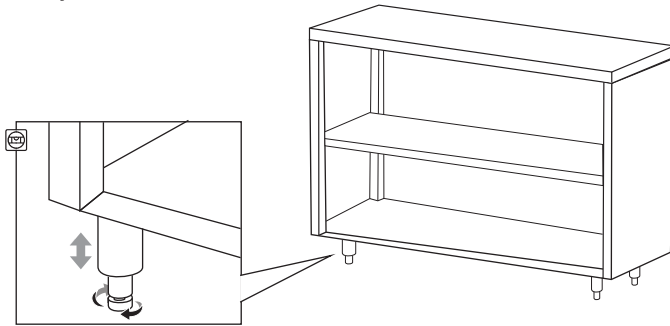

SKU TKOC-SS
PROD Stainless Steel Knockdown Dish Cabinet

TOP SHELF (1)

SIDE PANEL (2)

REAR PANEL (1)

INTERMEDIATE SHELF (1)

BOTTOM SHELF (1)

ADJUSTABLE FOOT (4)

M8 SCREW (16)

M6 SCREW (4)

M5 NUT (4)

SHELF SUPPORT (4)

PLASTIC BUTTON (4)

M4 SCREW (6)

THORiNOX

Assembly / Support

More Products