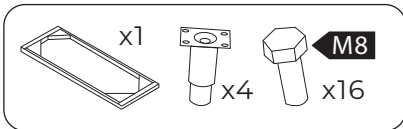

SKU TKOC-SS
PROD Stainless Steel Knockdown Dish Cabinet

TOP SHELF (1)

SIDE PANEL (2)

REAR PANEL (1)

INTERMEDIATE SHELF (1)

BOTTOM SHELF (1)

ADJUSTABLE FOOT (4)

M8 SCREW (16)

M6 SCREW (4)

M5 NUT (4)

SHELF SUPPORT (4)

PLASTIC BUTTON (4)

M4 SCREW (6)

THORiNOX

Assembly / Support

More Products