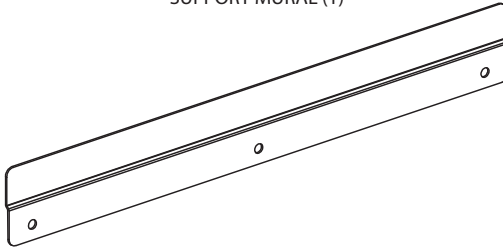

SKU THS
PROD Stainless Steel Wall Mounted Sink
Évier muen inox

WALL BRACKET (1)
SUPPORT MURAL (1)

THS SINK(1)
ÉVIER THS(1)

SAFETY While we have removed sharp edges, care must be taken when cleaning and/or handling to prevent risk of injury from exposed metal edges