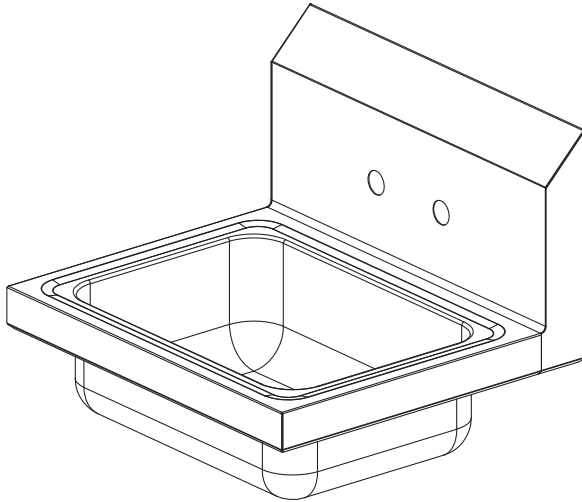

SKU THS
PROD Stainless Steel Wall Mounted Sink
Évier muen inox

WALL BRACKET (1)
SUPPORT MURAL (1)

THS SINK(1)
ÉVIER THS(1)

SAFETY While we have removed sharp edges, care must be taken when cleaning and/or handling to prevent risk of injury from exposed metal edges