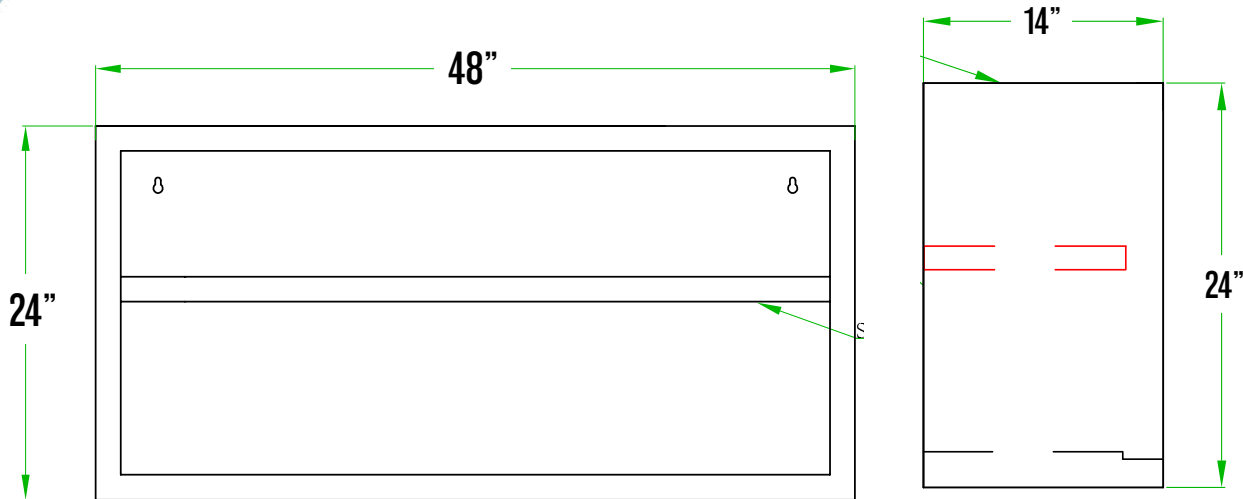

48" x 12" STAINLESS OPEN WALL CABINET TWC0-1248-SS

FEATURES

- ✓ Made with high quality 18 gauge, 430 stainless steel
- ✓ Adjustable stainless steel middle shelf included
- ✓ Dimensions: 48" x 12" x 24" ✓ Max load: 77 lbs
- ✓ Delivered assembled