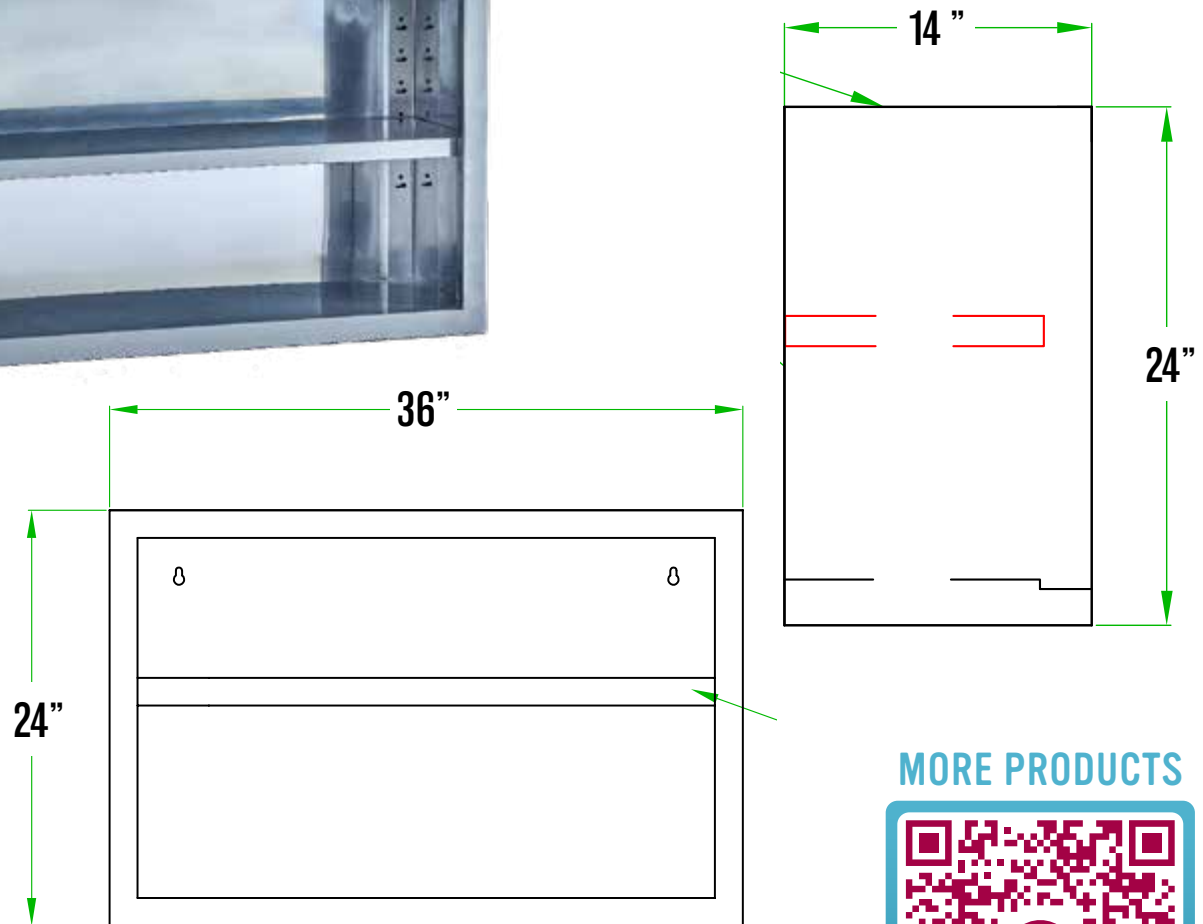

36" x 14" STAINLESS OPEN WALL CABINET TWC0-1436-SS

FEATURES

- ✓ Made with high quality 18 gauge, 430 stainless steel
- ✓ Adjustable stainless steel middle shelf included
- ✓ Dimensions: 36" x 14" x 24" ✓ Max load: 77 lbs
- ✓ Delivered assembled