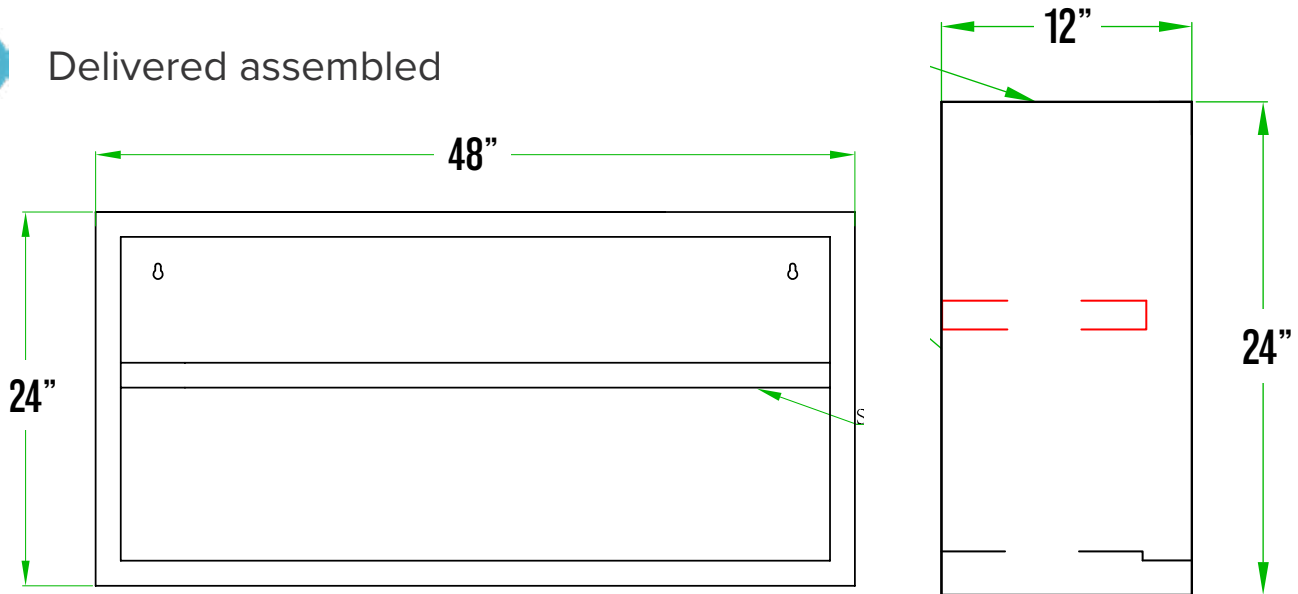

48" x 12" STAINLESS OPEN WALL CABINET TWC0-1248-SS

FEATURES

- ✓ Made with high quality 18 gauge, 430 stainless steel
- ✓ Adjustable stainless steel middle shelf included
- ✓ Dimensions: 48" x 12" x 24" ✓ Max load: 77 lbs
- ✓ Delivered assembled