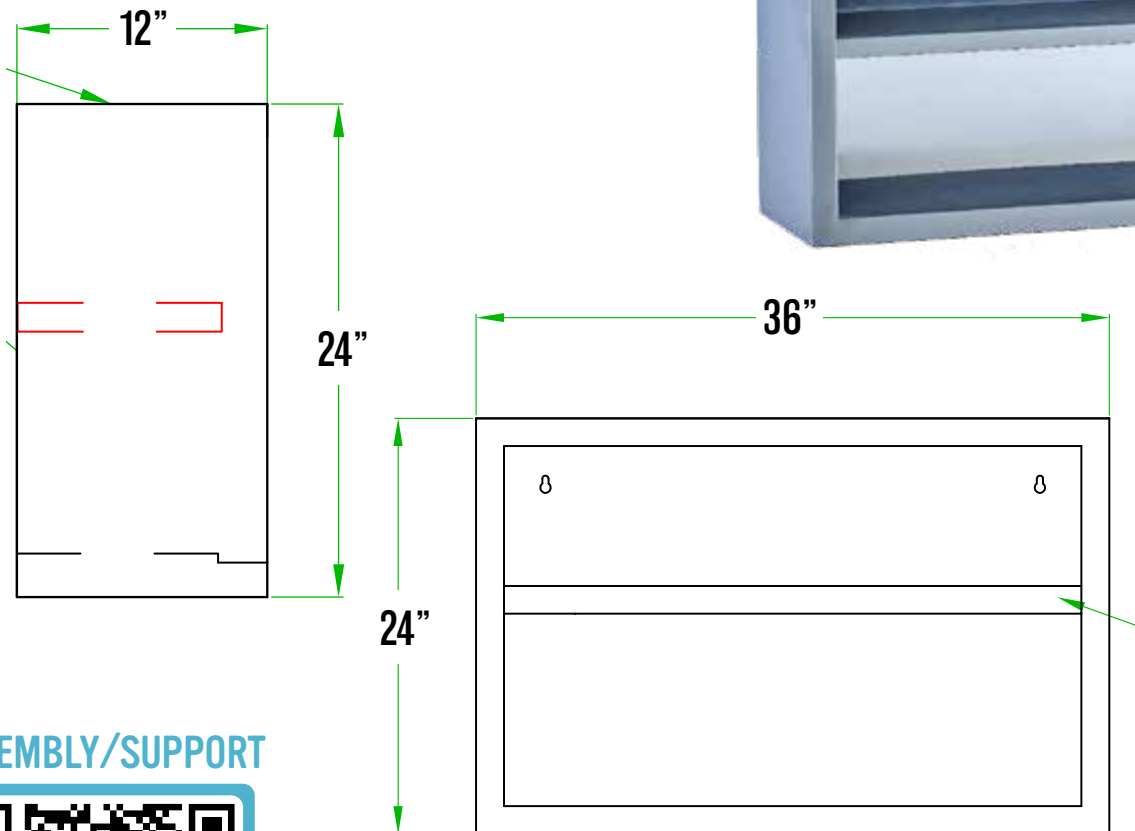

36" x 12" STAINLESS OPEN WALL CABINET TWC0-1236-SS

FEATURES

- ✓ Made with high quality 18 gauge, 430 stainless steel
- ✓ Adjustable stainless steel middle shelf included
- ✓ Dimensions: 36" x 12" x 24" ✓ Max load: 77 lbs
- ✓ Delivered assembled