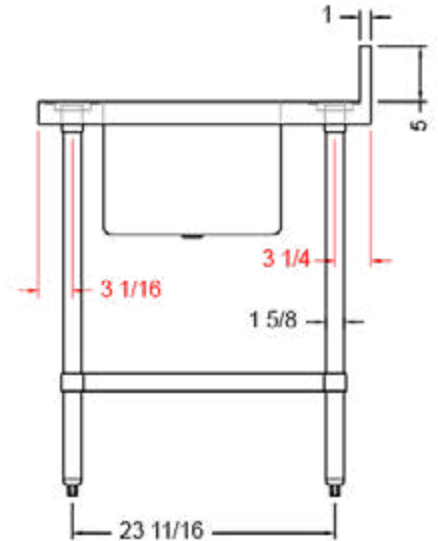

30" x 72" STAINLESS STEEL WORK TABLE WITH LEFT SINK TWTS-3072-LS

2022RV.0

FEATURES

Faucet NOT included

- ✓ Made with high quality 18 gauge 304 stainless steel
- ✓ Dimensions: 30" x 72" x 35^{1/2}" plus 5" backsplash
- ✓ Sink dimensions: 16 [D]" x 20 [W]" x 12 [H]"
- ✓ Stainless bullet feet, legs and sockets
- ✓ Central 3.5" sink drain

- ✓ Order with Brace kit or Galvanized Undershelf

OPTIONAL ACCESSORIES

- ✓ Extra stainless steel undershelf
- ✓ Deck mounted faucet with 6" swing nozzle
- ✓ Stainless steel corner table
- ✓ Single or double stainless steel drawer

TWTS-3072-LS : SINK ON THE LEFT

ASSEMBLY/SUPPORT

We're on social media!

1.800.567.3620 | WWW.THORINOX.COM

MORE PRODUCTS