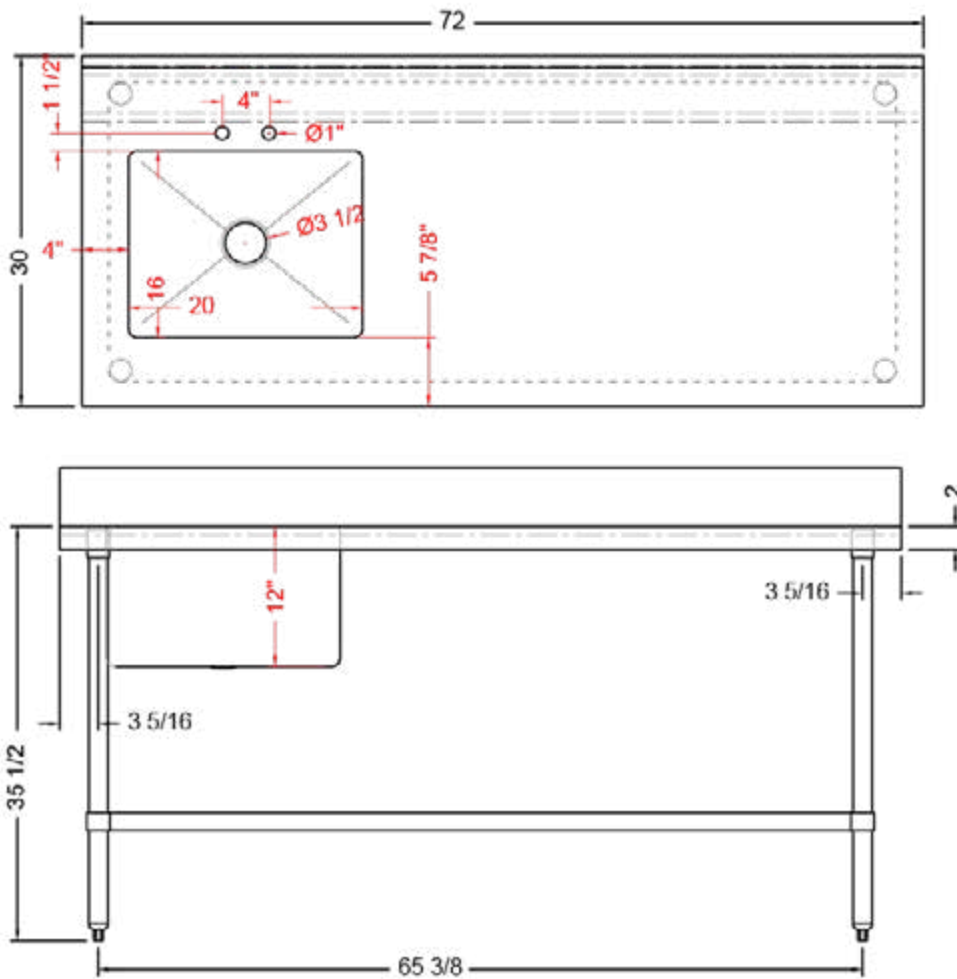

30" x 72" STAINLESS STEEL WORK TABLE WITH LEFT SINK TWTS-3072-LS

2022RV.0

FEATURES

Faucet NOT included

- ✓ Made with high quality 18 gauge 304 stainless steel
- ✓ Dimensions: 30" x 72" x 35^{1/2}" plus 5" backsplash
- ✓ Sink dimensions: 16 [D]" x 20 [W]" x 12 [H]"
- ✓ Stainless bullet feet, legs and sockets
- ✓ Central 3.5" sink drain

TWTS-3072-LS : SINK ON THE LEFT

ASSEMBLY/SUPPORT

We're on social media!

1.800.567.3620 | WWW.THORINOX.COM

MORE PRODUCTS