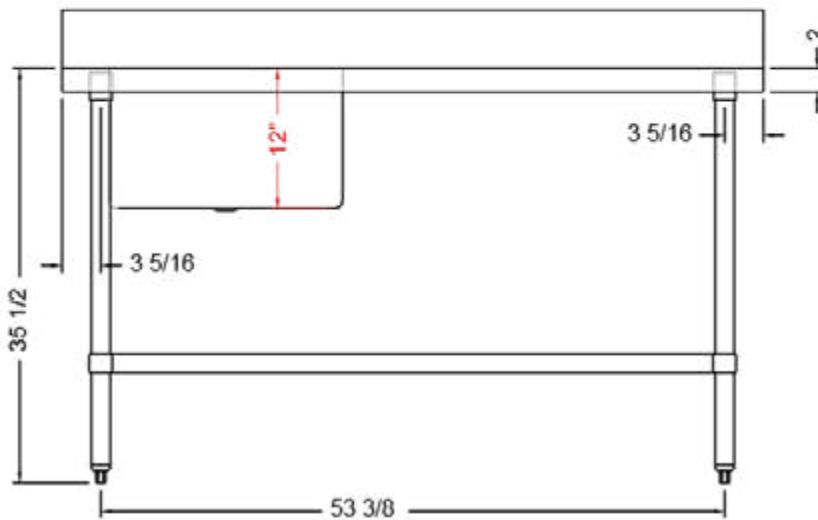

30" x 60" STAINLESS STEEL WORK TABLE WITH LEFT SINK TWTS-3060-LS

FEATURES

Faucet NOT included

- ✓ Made with high quality 18 gauge 304 stainless steel
- ✓ Dimensions: 30" x 60" x 35 1/2" plus 5" backsplash
- ✓ Sink dimensions: 16 [D]" x 20 [W]" x 12 [H]"
- ✓ Stainless bullet feet, legs and sockets
- ✓ Central 3.5" sink drain

TWTS-3060-LS : SINK ON THE LEFT

ASSEMBLY/SUPPORT

We're on social media!

1.800.567.3620 | WWW.THORINOX.COM

MORE PRODUCTS