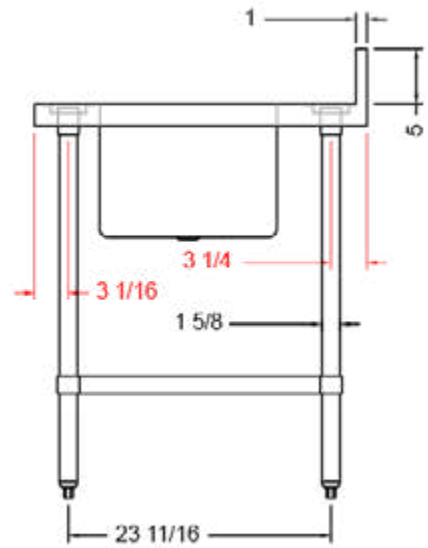

30" x 60" STAINLESS STEEL WORK TABLE WITH LEFT SINK TWTS-3060-LS

FEATURES

Faucet NOT included

- ✓ Made with high quality 18 gauge 304 stainless steel
- ✓ Dimensions: 30" x 60" x 35 1/2" plus 5" backsplash
- ✓ Sink dimensions: 16 [D]" x 20 [W]" x 12 [H]"
- ✓ Stainless bullet feet, legs and sockets
- ✓ Central 3.5" sink drain

- ✓ Order with Brace kit or Galvanized Undershelf

OPTIONAL ACCESSORIES

- ✓ Extra stainless steel undershelf
- ✓ Deck mounted faucet with 6" swing nozzle
- ✓ Stainless steel corner table
- ✓ Single or double stainless steel drawer

TWTS-3060-LS : SINK ON THE LEFT

ASSEMBLY/SUPPORT

We're on social media!

1.800.567.3620 | WWW.THORINOX.COM

MORE PRODUCTS