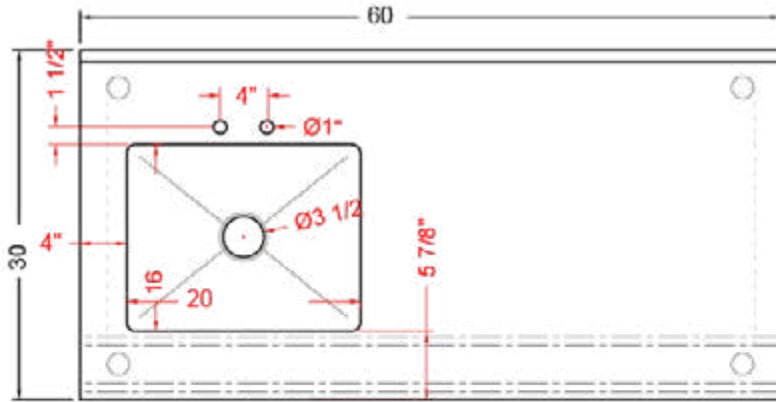

30" x 60" STAINLESS STEEL WORK TABLE WITH LEFT SINK TWTS-3060-LS

FEATURES

Faucet NOT included

- ✓ Made with high quality 18 gauge 304 stainless steel
- ✓ Dimensions: 30" x 60" x 35 1/2" plus 5" backsplash
- ✓ Sink dimensions: 16 [D]" x 20 [W]" x 12 [H]"
- ✓ Stainless bullet feet, legs and sockets
- ✓ Central 3.5" sink drain

TWTS-3060-LS : SINK ON THE LEFT

ASSEMBLY/SUPPORT

We're on social media!

1.800.567.3620 | WWW.THORINOX.COM

MORE PRODUCTS