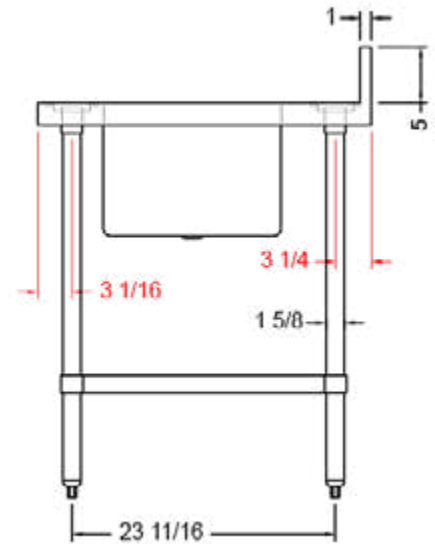

30" x 48" STAINLESS STEEL WORK TABLE WITH RIGHT SINK

TWTS-3048-RS

2022RV.0

FEATURES

Faucet NOT included

- ✓ Made with high quality 18 gauge 304 stainless steel
- ✓ Dimensions: 30" x 48" x 35^{1/2}" plus 5" backsplash
- ✓ Sink dimensions: 16 [D]" x 20 [W]" x 12 [H]"
- ✓ Stainless bullet feet, legs and sockets
- ✓ Central 3.5" sink drain

- ✓ Order with Brace kit or Galvanized Undershelf

OPTIONAL ACCESSORIES

- ✓ Extra stainless steel undershelf
- ✓ Deck mounted faucet with 6" swing nozzle
- ✓ Stainless steel corner table
- ✓ Single or double stainless steel drawer

TWTS-3048-RS : SINK ON THE RIGHT

ASSEMBLY/SUPPORT

We're on social media!

1.800.567.3620 | WWW.THORINOX.COM

MORE PRODUCTS