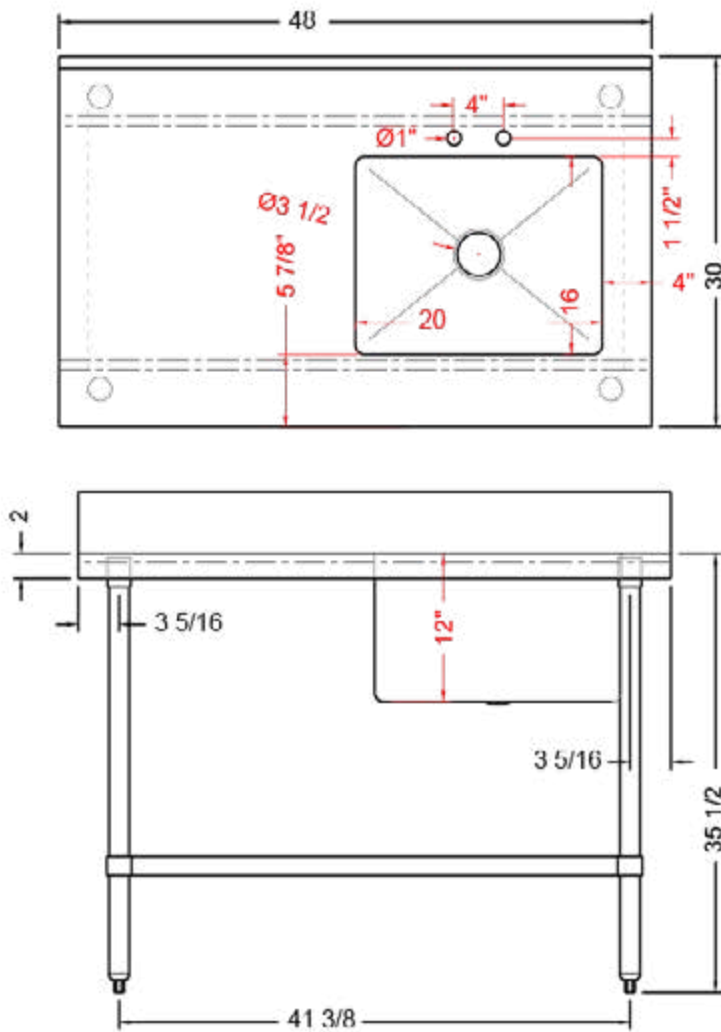

30" x 48" STAINLESS STEEL WORK TABLE WITH RIGHT SINK

TWTS-3048-RS

2022RV.0

FEATURES

Faucet NOT included

- ✓ Made with high quality 18 gauge 304 stainless steel
- ✓ Dimensions: 30" x 48" x 35^{1/2}" plus 5" backsplash
- ✓ Sink dimensions: 16 [D]" x 20 [W]" x 12 [H]"
- ✓ Stainless bullet feet, legs and sockets
- ✓ Central 3.5" sink drain

- ✓ Order with Brace kit or Galvanized Undershelf

OPTIONAL ACCESSORIES

- ✓ Extra stainless steel undershelf
- ✓ Deck mounted faucet with 6" swing nozzle
- ✓ Stainless steel corner table
- ✓ Single or double stainless steel drawer

TWTS-3048-RS : SINK ON THE RIGHT

ASSEMBLY/SUPPORT

We're on social media!

1.800.567.3620 | WWW.THORINOX.COM

MORE PRODUCTS