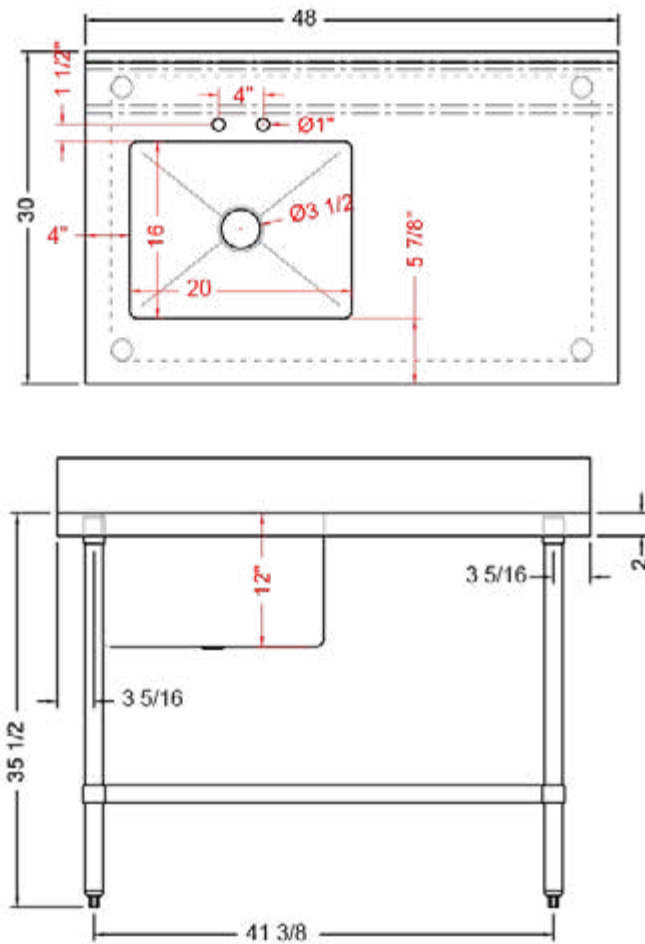

30" x 48" STAINLESS STEEL WORK TABLE WITH LEFT SINK TWTS-3048-LS

2022RV.0

FEATURES

Faucet NOT included

- ✓ Made with high quality 18 gauge 304 stainless steel
- ✓ Dimensions: 30" x 48" x 35^{1/2}" plus 5" backsplash
- ✓ Sink dimensions: 16 [D]" x 20 [W]" x 12 [H]"
- ✓ Stainless bullet feet, legs and sockets
- ✓ Central 3.5" sink drain

- ✓ Order with Brace kit or Galvanized Undershelf

OPTIONAL ACCESSORIES

- ✓ Extra stainless steel undershelf
- ✓ Deck mounted faucet with 6" swing nozzle
- ✓ Stainless steel corner table
- ✓ Single or double stainless steel drawer

TWTS-3048-LS : SINK ON THE LEFT

ASSEMBLY/SUPPORT

We're on social media!

1.800.567.3620 | WWW.THORINOX.COM

MORE PRODUCTS