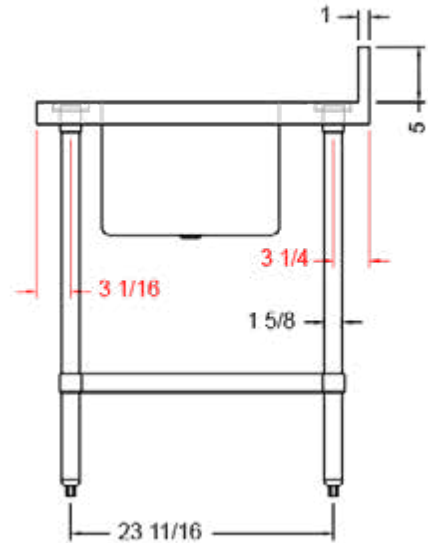

30" x 48" STAINLESS STEEL WORK TABLE WITH LEFT SINK TWTS-3048-LS

2022RV.0

FEATURES

Faucet NOT included

- ✓ Made with high quality 18 gauge 304 stainless steel
- ✓ Dimensions: 30" x 48" x 35^{1/2}" plus 5" backsplash
- ✓ Sink dimensions: 16 [D]" x 20 [W]" x 12 [H]"
- ✓ Stainless bullet feet, legs and sockets
- ✓ Central 3.5" sink drain

- ✓ Order with Brace kit or Galvanized Undershelf

OPTIONAL ACCESSORIES

- ✓ Extra stainless steel undershelf
- ✓ Deck mounted faucet with 6" swing nozzle
- ✓ Stainless steel corner table
- ✓ Single or double stainless steel drawer

TWTS-3048-LS : SINK ON THE LEFT

ASSEMBLY/SUPPORT

We're on social media!

1.800.567.3620 | WWW.THORINOX.COM

MORE PRODUCTS