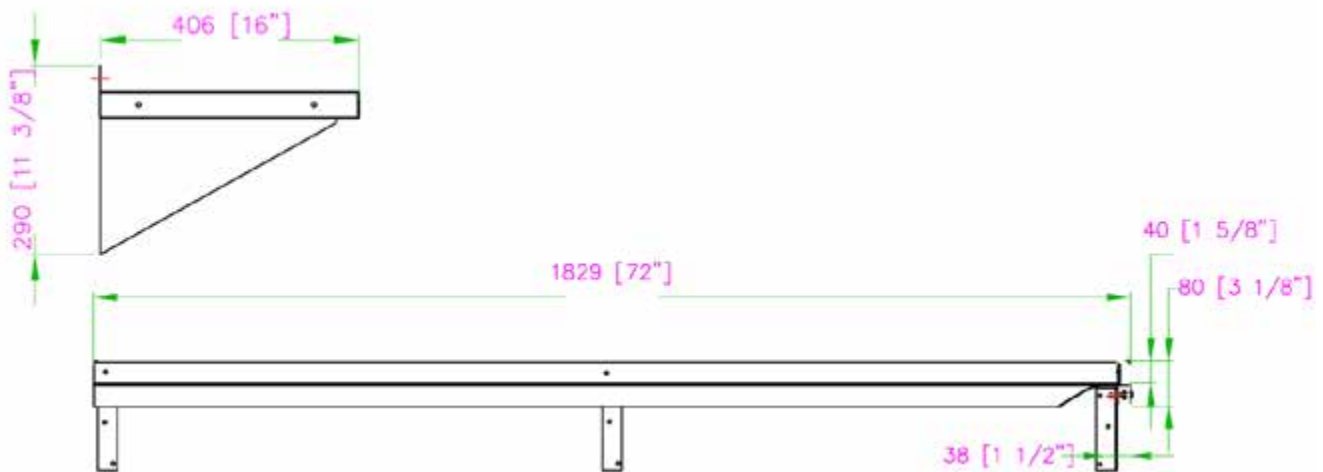

16" x 72" STAINLESS STEEL WALL SHELF TWSS-1672-SS

FEATURES

- ✓ Dimensions: 16" x 72"
- ✓ Max Load: 99 lbs
- ✓ Made with high quality 18 gauge, 430 stainless steel
- ✓ Strong mounting brackets
- ✓ Space-saving wall mount design