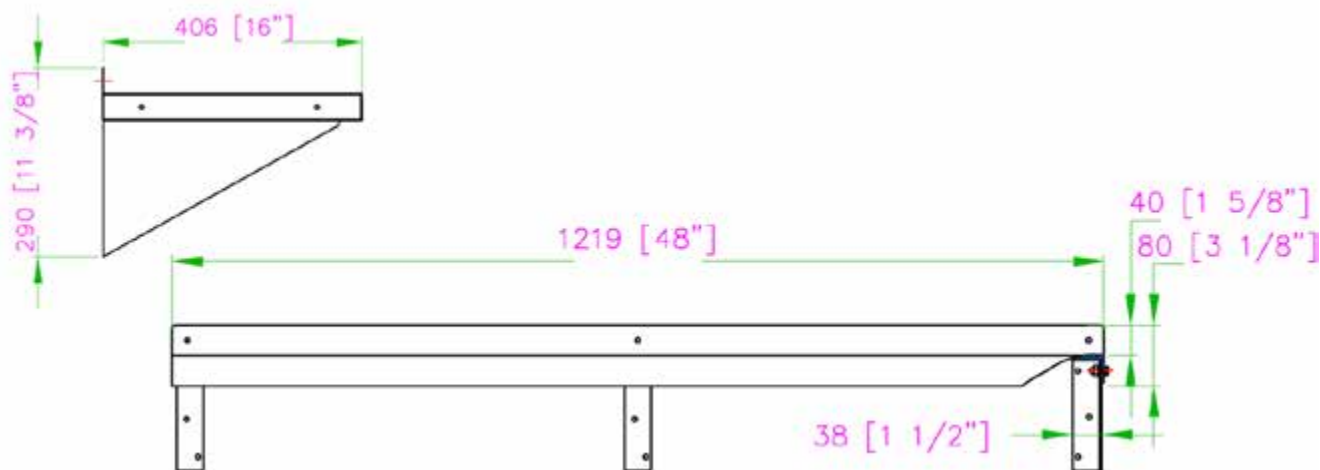

16" x 48" STAINLESS STEEL WALL SHELF TWSS-1648-SS

FEATURES

- ✓ Dimensions: 16" x 48"
- ✓ Max Load: 99 lbs
- ✓ Made with high quality 18 gauge, 430 stainless steel
- ✓ Strong mounting brackets
- ✓ Space-saving wall mount design