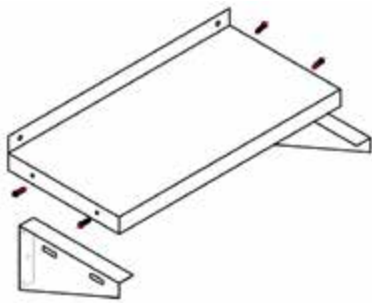

# 16" x 36" STAINLESS STEEL WALL SHELF TWSS-1636-SS

## FEATURES

- ✓ Dimensions: 16" x 36"
- ✓ Max Load: 66 lbs
- ✓ Made with high quality 18 gauge, 430 stainless steel
- ✓ Strong mounting brackets
- ✓ Space-saving wall mount design