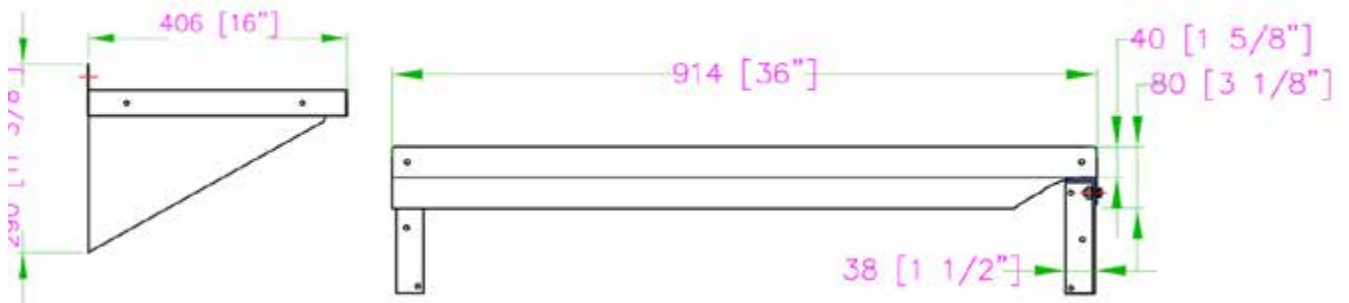

## FEATURES

- ✓ Dimensions: 16" x 36"
- ✓ Max Load: 66 lbs
- ✓ Made with high quality 18 gauge, 430 stainless steel
- ✓ Strong mounting brackets
- ✓ Space-saving wall mount design