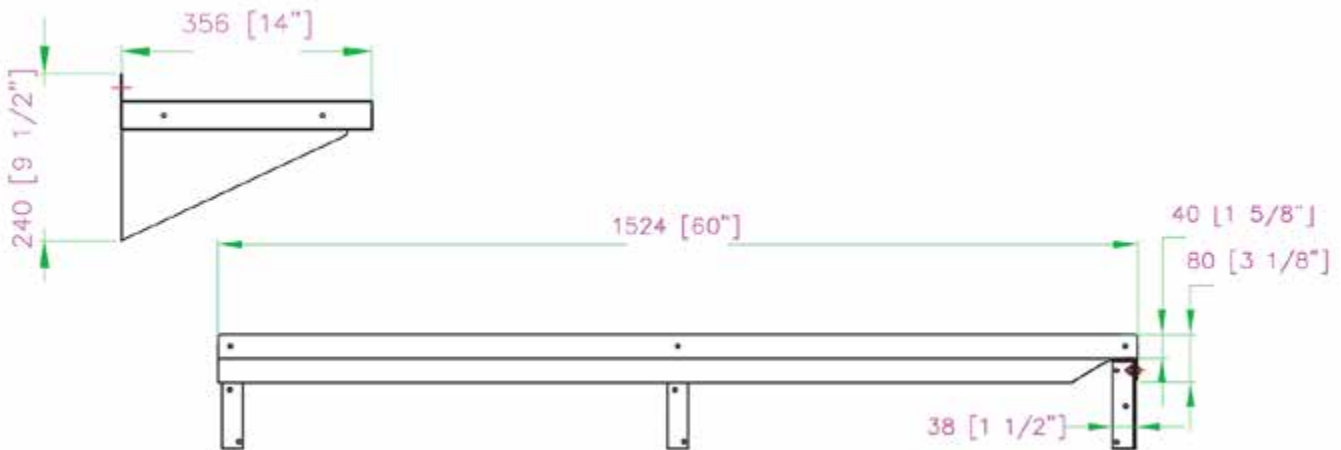

# 14" x 60" STAINLESS STEEL WALL SHELF TWSS-1460-SS

## FEATURES

- ✓ Dimensions: 14" x 60"
- ✓ Max Load: 110 lbs
- ✓ Made with high quality 18 gauge, 430 stainless steel
- ✓ Strong mounting brackets
- ✓ Space-saving wall mount design