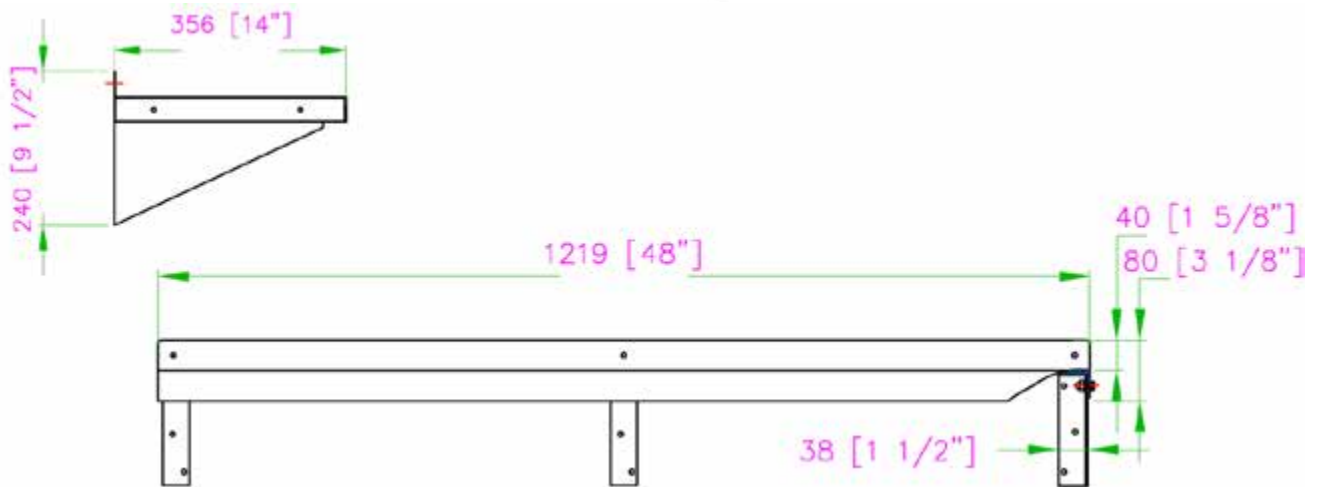

14" x 48" STAINLESS STEEL WALL SHELF TWSS-1448-SS

FEATURES

- ✓ Dimensions: 14" x 48"
- ✓ Max Load: 99 lbs
- ✓ Made with high quality 18 gauge, 430 stainless steel
- ✓ Strong mounting brackets
- ✓ Space-saving wall mount design