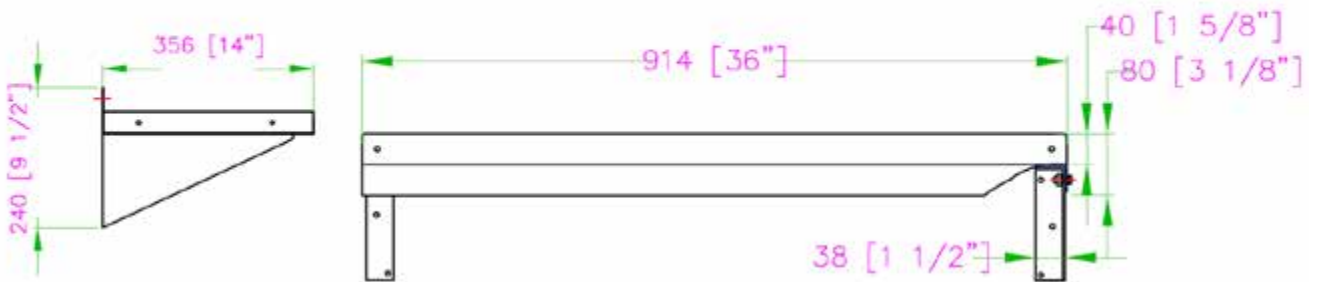

14" x 36" STAINLESS STEEL WALL SHELF TWSS-1436-SS

FEATURES

- ✓ Dimensions: 14" x 36"
- ✓ Max Load: 66 lbs
- ✓ Made with high quality 18 gauge, 430 stainless steel
- ✓ Strong mounting brackets
- ✓ Space-saving wall mount design