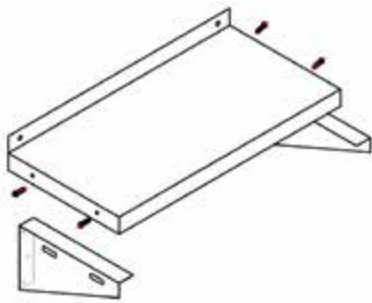

14" x 36" STAINLESS STEEL WALL SHELF TWSS-1436-SS

FEATURES

- ✓ Dimensions: 14" x 36"
- ✓ Max Load: 66 lbs
- ✓ Made with high quality 18 gauge, 430 stainless steel
- ✓ Strong mounting brackets
- ✓ Space-saving wall mount design