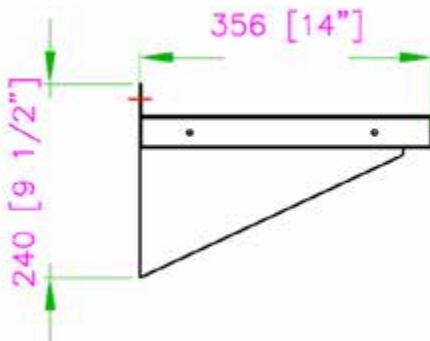

# 14" x 30" STAINLESS STEEL WALL SHELF TWSS-1430-SS

## FEATURES

- ✓ Dimensions: 14" x 30"
- ✓ Max Load: 55 lbs
- ✓ Made with high quality 18 gauge, 430 stainless steel
- ✓ Strong mounting brackets
- ✓ Space-saving wall mount design