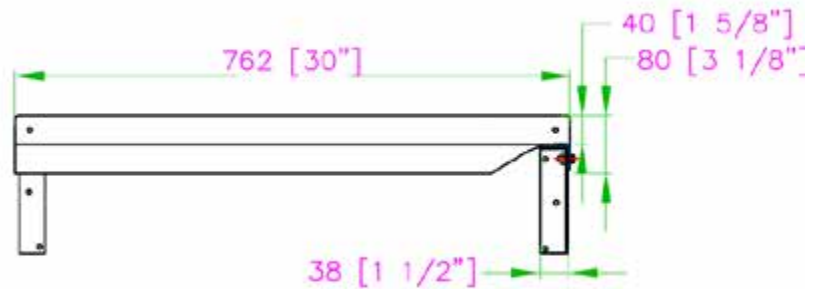

# 14" x 30" STAINLESS STEEL WALL SHELF TWSS-1430-SS

## FEATURES

- ✓ Dimensions: 14" x 30"
- ✓ Max Load: 55 lbs
- ✓ Made with high quality 18 gauge, 430 stainless steel
- ✓ Strong mounting brackets
- ✓ Space-saving wall mount design