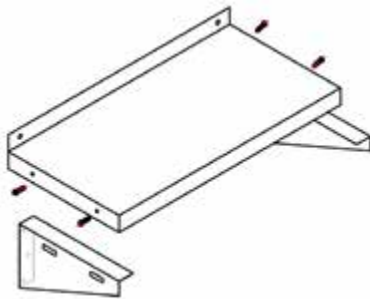

# 14" x 30" STAINLESS STEEL WALL SHELF TWSS-1430-SS

## FEATURES

- ✓ Dimensions: 14" x 30"
- ✓ Max Load: 55 lbs
- ✓ Made with high quality 18 gauge, 430 stainless steel
- ✓ Strong mounting brackets
- ✓ Space-saving wall mount design