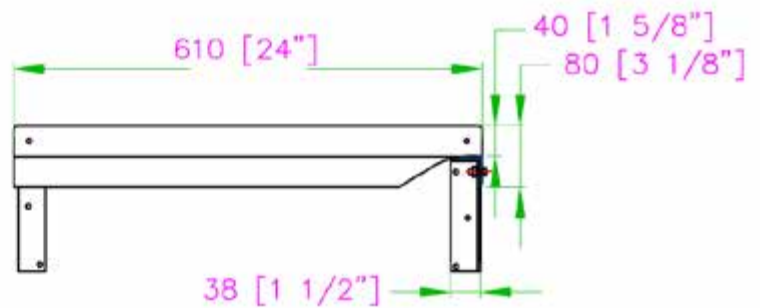

14" x 24" STAINLESS STEEL WALL SHELF TWSS-1424-SS

FEATURES

- ✓ Dimensions: 14" x 24"
- ✓ Max Load: 55 lbs
- ✓ Made with high quality 18 gauge, 430 stainless steel
- ✓ Strong mounting brackets
- ✓ Space-saving wall mount design