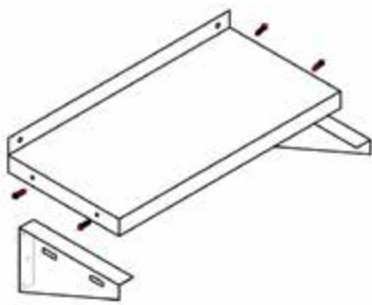

14" x 24" STAINLESS STEEL WALL SHELF TWSS-1424-SS

FEATURES

- ✓ Dimensions: 14" x 24"
- ✓ Max Load: 55 lbs
- ✓ Made with high quality 18 gauge, 430 stainless steel
- ✓ Strong mounting brackets
- ✓ Space-saving wall mount design