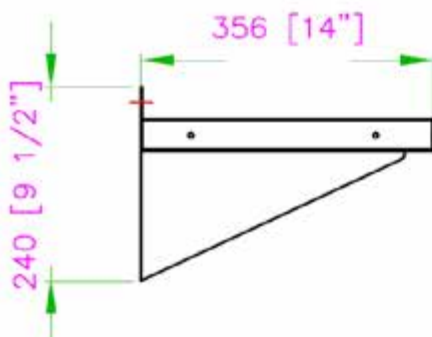

14" x 24" STAINLESS STEEL WALL SHELF TWSS-1424-SS

FEATURES

- ✓ Dimensions: 14" x 24"
- ✓ Max Load: 55 lbs
- ✓ Made with high quality 18 gauge, 430 stainless steel
- ✓ Strong mounting brackets
- ✓ Space-saving wall mount design