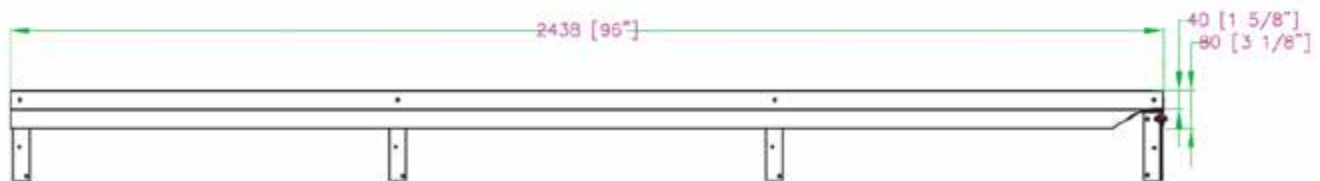

12" x 96" STAINLESS STEEL WALL SHELF TWSS-1296-SS

FEATURES

- ✓ Dimensions: 12" x 96"
- ✓ Max Load: 110 lbs
- ✓ Made with high quality 18 gauge, 430 stainless steel
- ✓ Strong mounting brackets
- ✓ Space-saving wall mount design