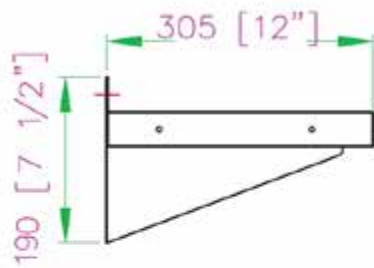

12" x 96" STAINLESS STEEL WALL SHELF TWSS-1296-SS

FEATURES

- ✓ Dimensions: 12" x 96"
- ✓ Max Load: 110 lbs
- ✓ Made with high quality 18 gauge, 430 stainless steel
- ✓ Strong mounting brackets
- ✓ Space-saving wall mount design