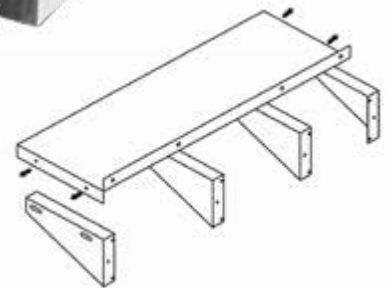

12" x 96" STAINLESS STEEL WALL SHELF TWSS-1296-SS

FEATURES

- ✓ Dimensions: 12" x 96"
- ✓ Max Load: 110 lbs
- ✓ Made with high quality 18 gauge, 430 stainless steel
- ✓ Strong mounting brackets
- ✓ Space-saving wall mount design