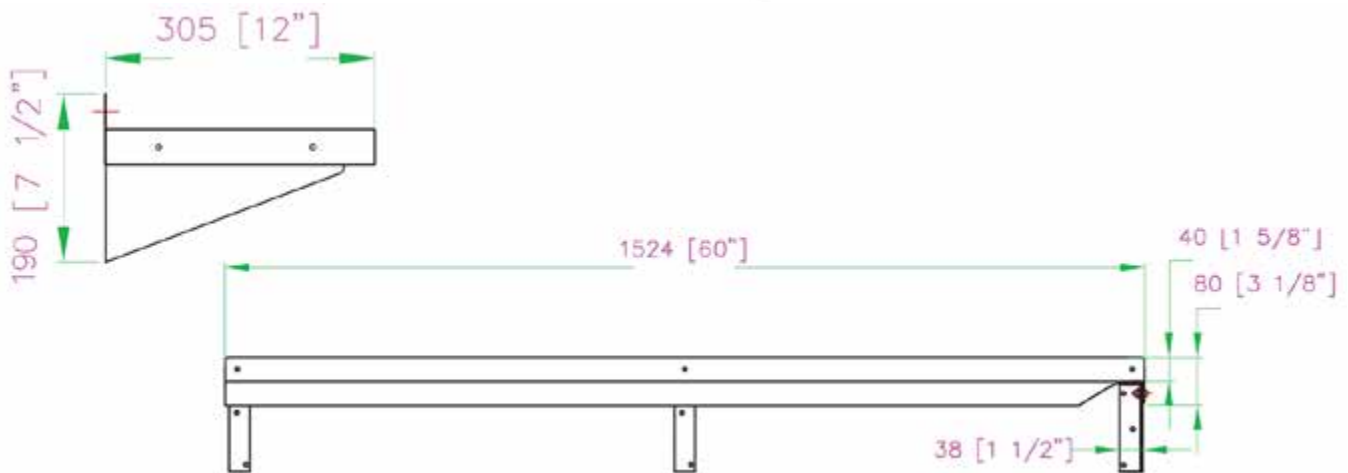

12" x 60" STAINLESS STEEL WALL SHELF TWSS-1260-SS

FEATURES

- ✓ Dimensions: 12" x 60"
- ✓ Max Load: 110 lbs
- ✓ Made with high quality 18 gauge, 430 stainless steel
- ✓ Strong mounting brackets
- ✓ Space-saving wall mount design