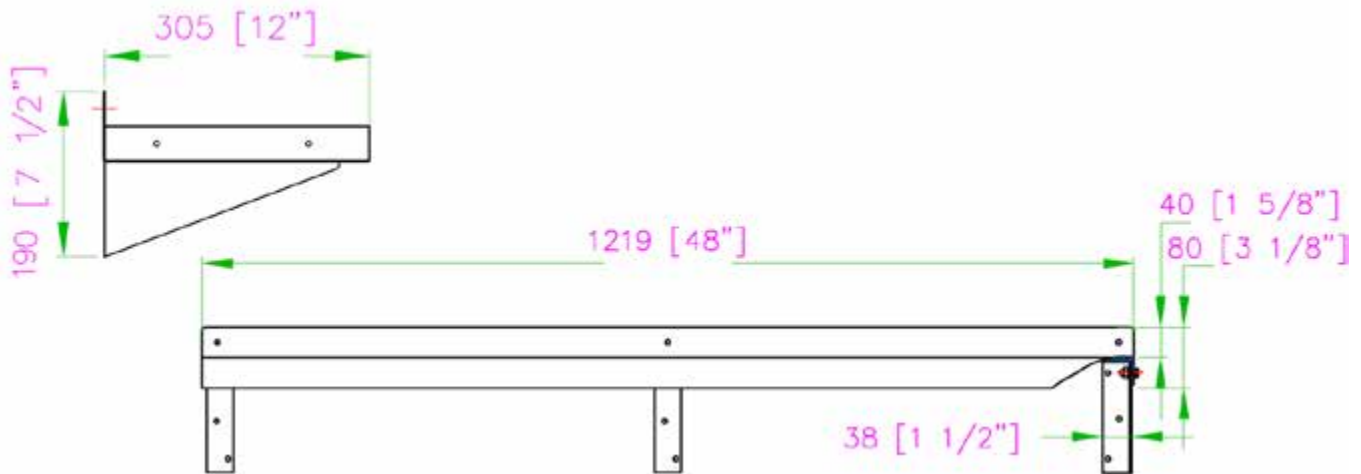

12" x 48" STAINLESS STEEL WALL SHELF TWSS-1248-SS

FEATURES

- ✓ Dimensions: 12" x 48"
- ✓ Max Load: 99 lbs
- ✓ Made with high quality 18 gauge, 430 stainless steel
- ✓ Strong mounting brackets
- ✓ Space-saving wall mount design