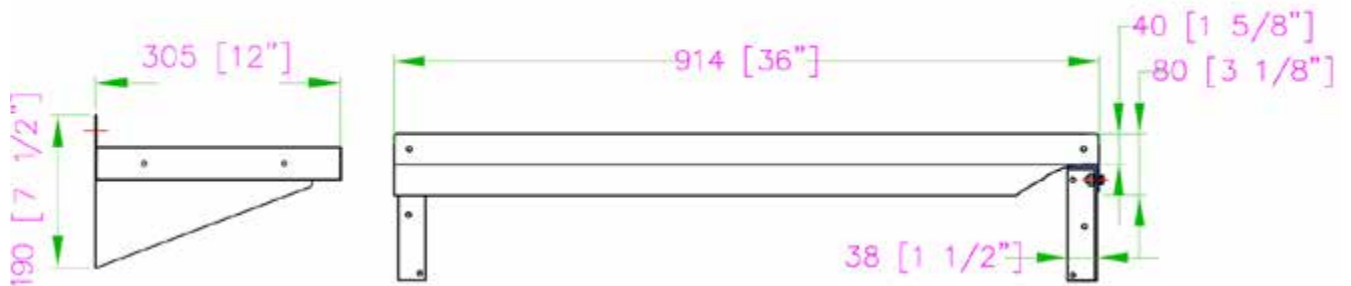

## FEATURES

- ✓ Dimensions: 12" x 36"
- ✓ Max Load: 66 lbs
- ✓ Made with high quality 18 gauge, 430 stainless steel
- ✓ Strong mounting brackets
- ✓ Space-saving wall mount design