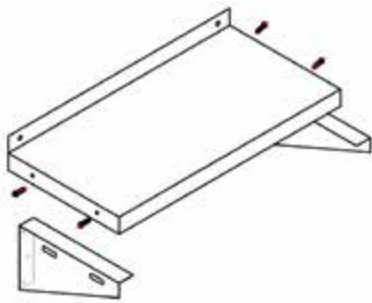

# 12" x 36" STAINLESS STEEL WALL SHELF TWSS-1236-SS

## FEATURES

- ✓ Dimensions: 12" x 36"
- ✓ Max Load: 66 lbs
- ✓ Made with high quality 18 gauge, 430 stainless steel
- ✓ Strong mounting brackets
- ✓ Space-saving wall mount design