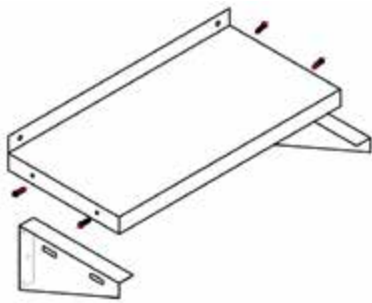

# 12" x 30" STAINLESS STEEL WALL SHELF TWSS-1230-SS

## FEATURES

- ✓ Dimensions: 12" x 30"
- ✓ Max Load: 55 lbs
- ✓ Made with high quality 18 gauge, 430 stainless steel
- ✓ Strong mounting brackets
- ✓ Space-saving wall mount design