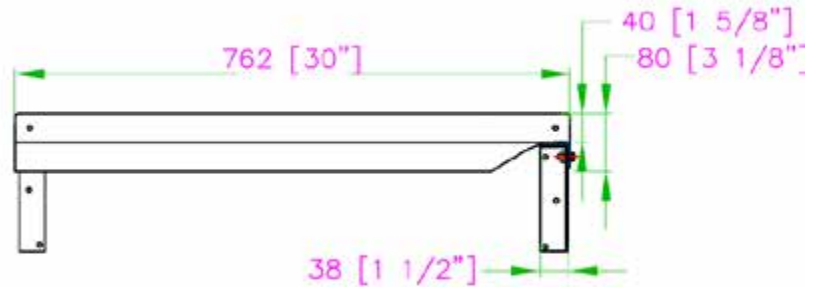

# 12" x 30" STAINLESS STEEL WALL SHELF TWSS-1230-SS

## FEATURES

- ✓ Dimensions: 12" x 30"
- ✓ Max Load: 55 lbs
- ✓ Made with high quality 18 gauge, 430 stainless steel
- ✓ Strong mounting brackets
- ✓ Space-saving wall mount design