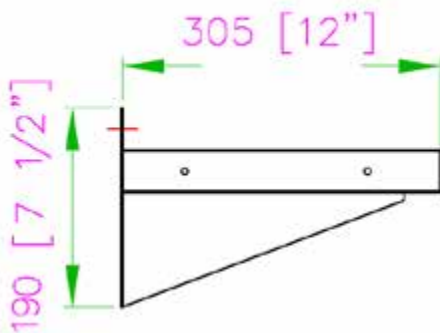

# 12" x 30" STAINLESS STEEL WALL SHELF TWSS-1230-SS

## FEATURES

- ✓ Dimensions: 12" x 30"
- ✓ Max Load: 55 lbs
- ✓ Made with high quality 18 gauge, 430 stainless steel
- ✓ Strong mounting brackets
- ✓ Space-saving wall mount design