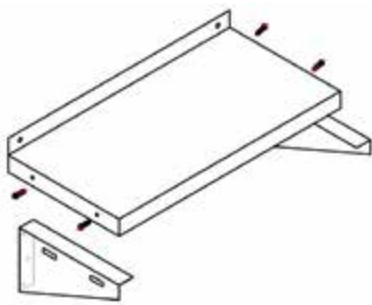

12" x 24" STAINLESS STEEL WALL SHELF TWSS-1224-SS

FEATURES

- ✓ Dimensions: 12" x 24"
- ✓ Max Load: 55 lbs
- ✓ Made with high quality 18 gauge, 430 stainless steel
- ✓ Strong mounting brackets
- ✓ Space-saving wall mount design