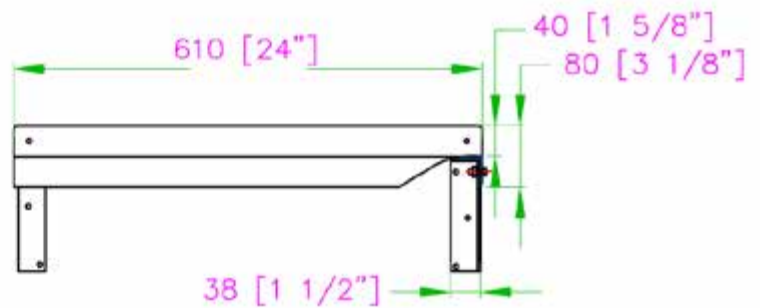

12" x 24" STAINLESS STEEL WALL SHELF TWSS-1224-SS

FEATURES

- ✓ Dimensions: 12" x 24"
- ✓ Max Load: 55 lbs
- ✓ Made with high quality 18 gauge, 430 stainless steel
- ✓ Strong mounting brackets
- ✓ Space-saving wall mount design