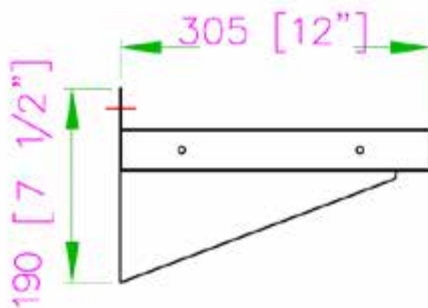

12" x 24" STAINLESS STEEL WALL SHELF TWSS-1224-SS

FEATURES

- ✓ Dimensions: 12" x 24"
- ✓ Max Load: 55 lbs
- ✓ Made with high quality 18 gauge, 430 stainless steel
- ✓ Strong mounting brackets
- ✓ Space-saving wall mount design