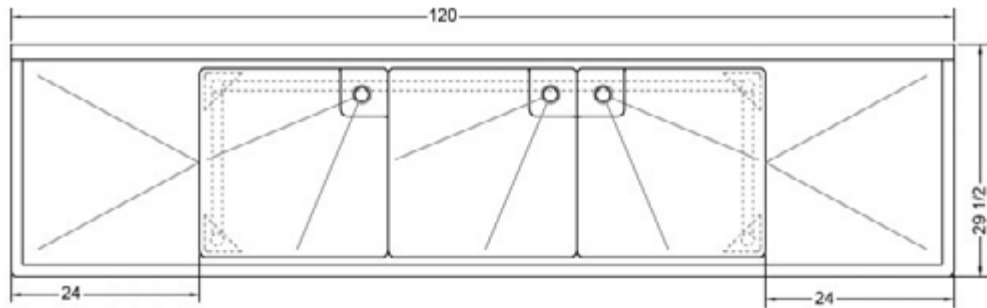

ASSEMBLY/SUPPORT

f We're on social media! **ig**

1.800.567.3620 | WWW.THORINOX.COM

MORE PRODUCTS