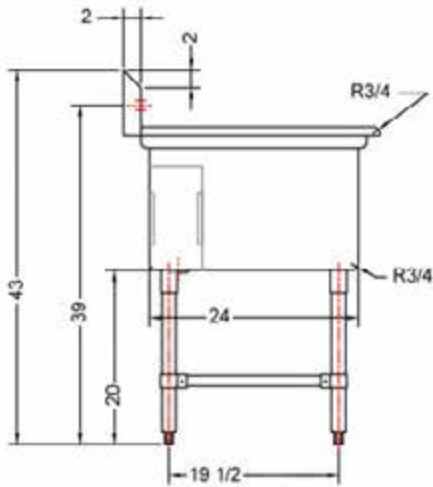

ASSEMBLY/SUPPORT

f We're on social media! **ig**

1.800.567.3620 | WWW.THORINOX.COM

MORE PRODUCTS