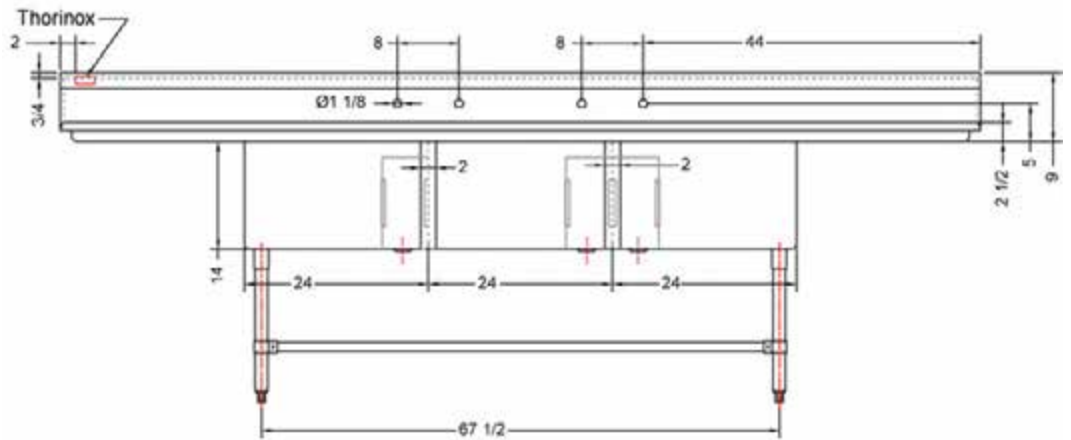

ASSEMBLY/SUPPORT

f We're on social media! **ig**

1.800.567.3620 | WWW.THORINOX.COM

MORE PRODUCTS