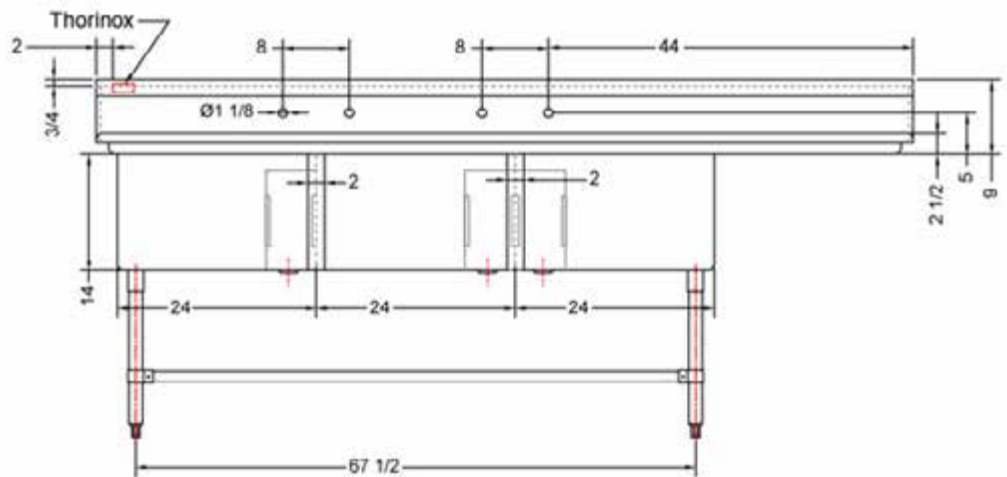

TDS-2424-R24: DRAINBOARD ON THE RIGHT