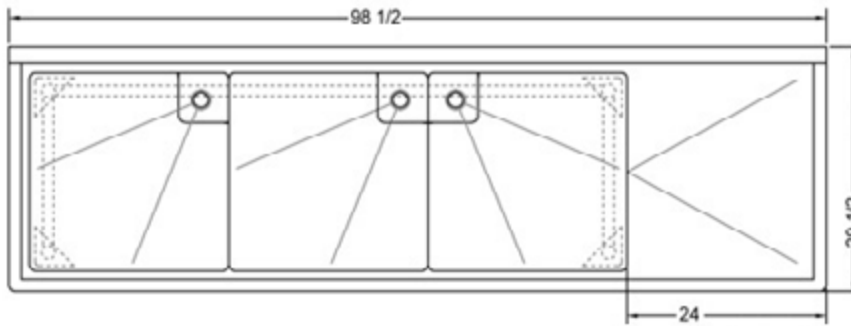

TDS-2424-R24: DRAINBOARD ON THE RIGHT