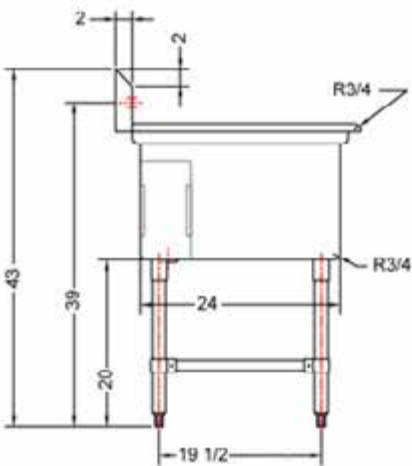

24" x 24" STAINLESS STEEL TRIPLE SINK

DRAINBOARD
ON THE RIGHT

TTS-2424-R24

FEATURES

- ✓ Made with high quality 18 gauge 430 stainless steel
- ✓ Dimensions: 98^{1/2}" x 29^{1/2}" x 35^{1/2}" with 5" backsplash
- ✓ Stainless bullet feet, legs and sockets
- ✓ Center drain included

OPTIONAL ACCESSORIES

- ✓ Wall Mounted Faucet
- ✓ Soiled Dish Basket
- ✓ Stainless Steel Wall Shelf
- ✓ Clean Dish Table

TDS-2424-R24: DRAINBOARD ON THE RIGHT

ASSEMBLY/SUPPORT

We're on social media!

1.800.567.3620 | WWW.THORINOX.COM