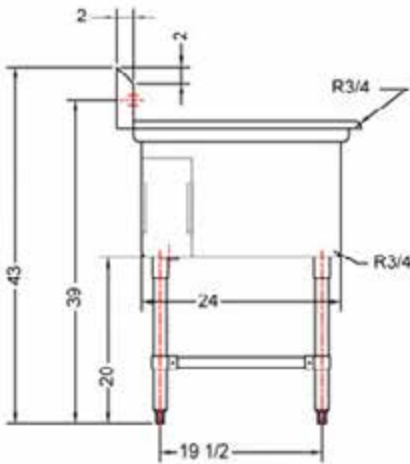

24" x 24" STAINLESS STEEL TRIPLE SINK DRAINBOARD ON THE LEFT TTS-2424-L24

FEATURES

- ✓ Made with high quality 18 gauge 430 stainless steel
- ✓ Dimensions: 98^{1/2}" x 29^{1/2}" with 5" backsplash
- ✓ Stainless bullet feet, legs and sockets
- ✓ Center drain included

OPTIONAL ACCESSORIE

- ✓ Wall Mounted Faucet
- ✓ Soiled Dish Basket
- ✓ Stainless Steel Wall Sh
- ✓ Clean Dish Table

TDS-2424-L24: DRAINBOARD ON THE LEFT

ASSEMBLY/SUPPORT

We're on social media!

1.800.567.3620 | WWW.THORINOX.COM