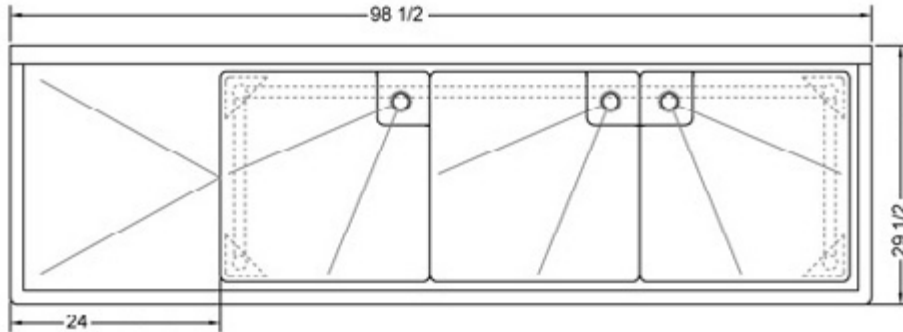

TDS-2424-L24: DRAINBOARD ON THE LEFT