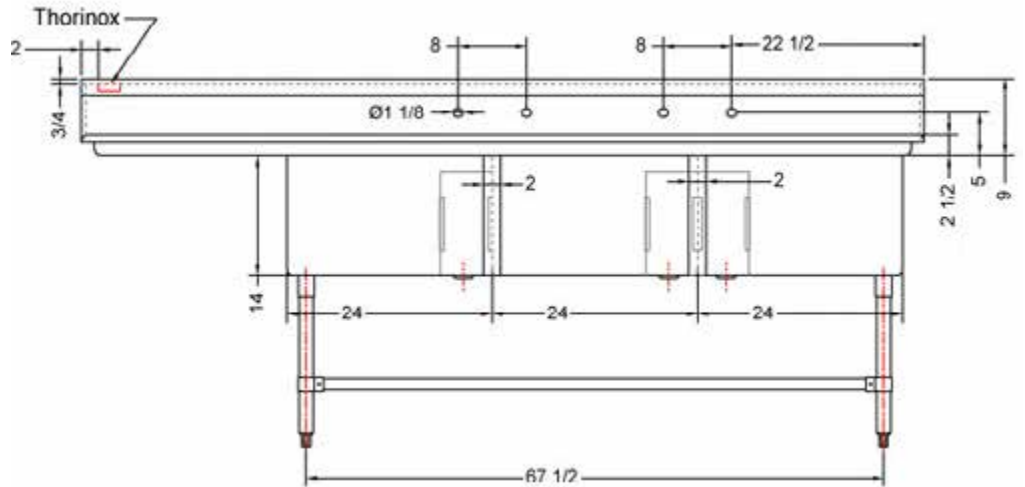

24" x 24" STAINLESS STEEL TRIPLE SINK DRAINBOARD ON THE LEFT TTS-2424-L24

FEATURES

- ✓ Made with high quality 18 gauge 430 stainless steel
- ✓ Dimensions: 98^{1/2}" x 29^{1/2}" with 5" backsplash
- ✓ Stainless bullet feet, legs and sockets
- ✓ Center drain included

OPTIONAL ACCESSORIE

- ✓ Wall Mounted Faucet
- ✓ Soiled Dish Basket
- ✓ Stainless Steel Wall Sh
- ✓ Clean Dish Table

TDS-2424-L24: DRAINBOARD ON THE LEFT

ASSEMBLY/SUPPORT

We're on social media!

1.800.567.3620 | WWW.THORINOX.COM