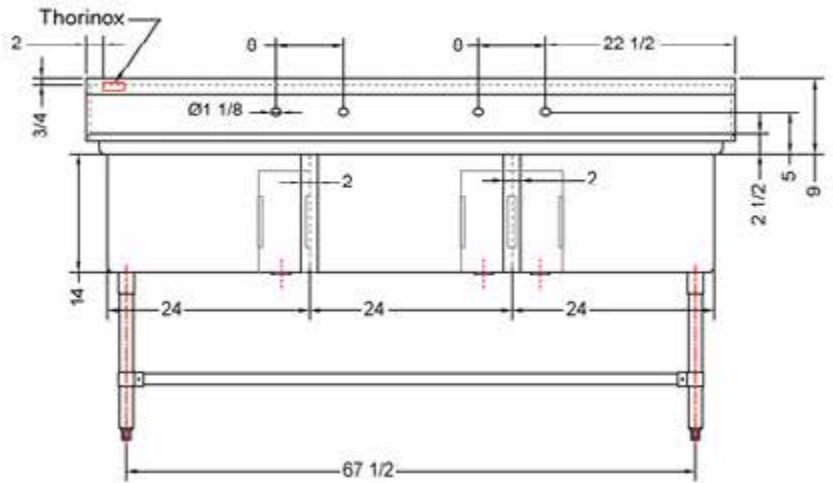

ASSEMBLY/SUPPORT

f We're on social media! **ig**

MORE PRODUCTS