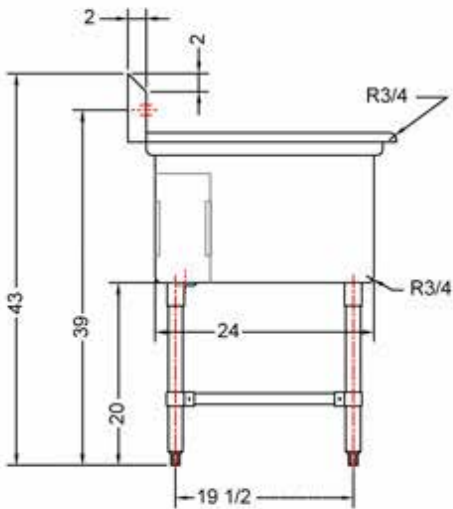

ASSEMBLY/SUPPORT

f We're on social media! **ig**

MORE PRODUCTS