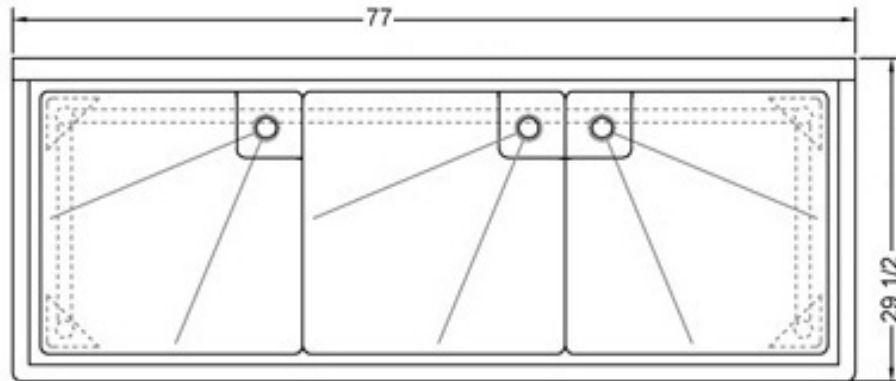

ASSEMBLY/SUPPORT

f We're on social media! **ig**

MORE PRODUCTS