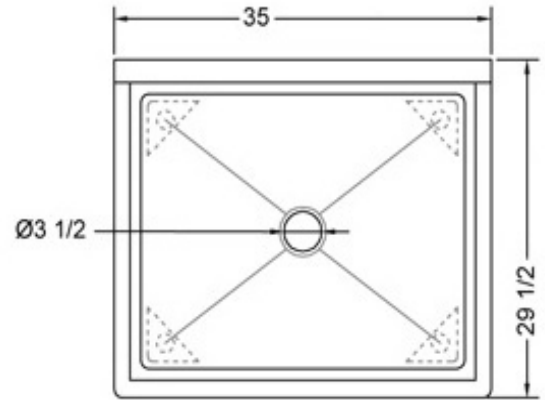

ASSEMBLY/SUPPORT

MORE PRODUCTS

We're on social media!

1.800.567.3620 | WWW.THORINOX.COM