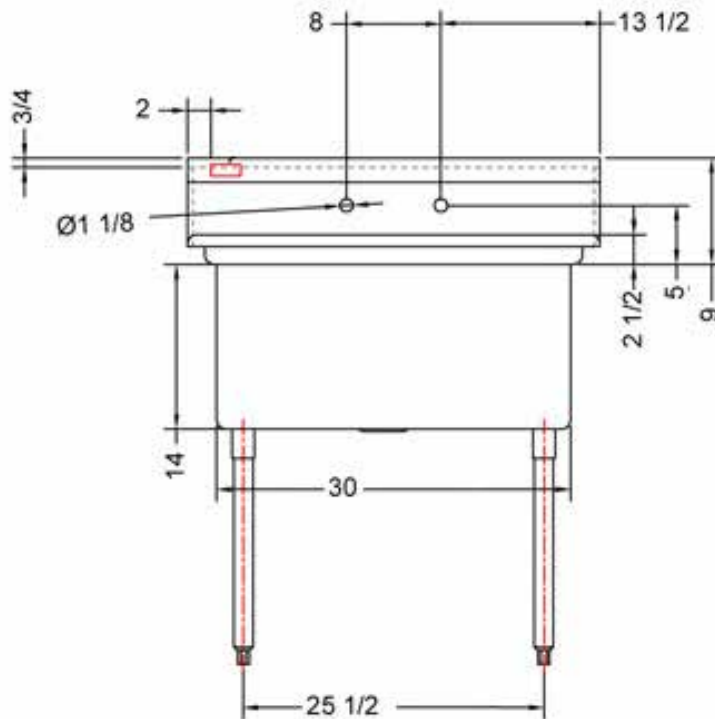

ASSEMBLY/SUPPORT

MORE PRODUCTS

We're on social media!

1.800.567.3620 | WWW.THORINOX.COM