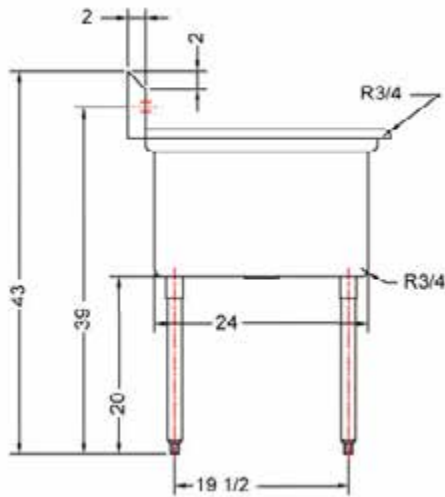

ASSEMBLY/SUPPORT

MORE PRODUCTS

We're on social media!

1.800.567.3620 | WWW.THORINOX.COM