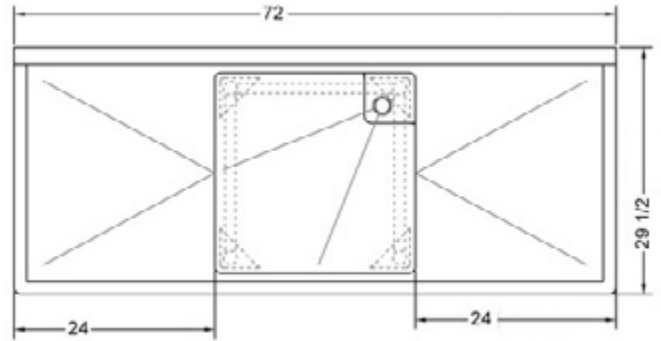

TSS-2424-RL24: DRAINBOARD ON BOTH SIDES