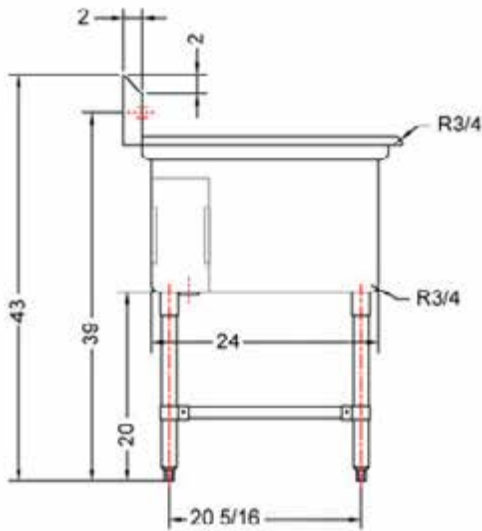

# 24" x 24" STAINLESS STEEL SINGLE SINK DRAINBOARD ON BOTH SIDES TSS-2424-RL24

2022RV.1

## FEATURES

- ✓ Made with high quality 18 gauge 430 stainless steel
- ✓ Dimensions: 72" x 29<sup>1/2</sup>" x 35<sup>1/2</sup>" with 5" backsplash
- ✓ Stainless bullet feet, legs and sockets
- ✓ Corner drain included

# TSS-2424-RL24: DRAINBOARD ON BOTH SIDES

ASSEMBLY/SUPPORT

MORE PRODUCTS

We're on social media!

1.800.567.3620 | WWW.THORINOX.COM