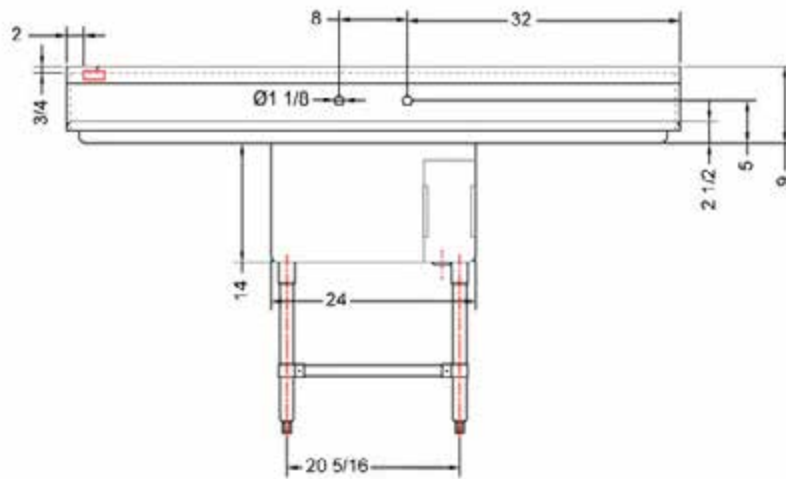

# 24" x 24" STAINLESS STEEL SINGLE SINK DRAINBOARD ON BOTH SIDES TSS-2424-RL24

2022RV.1

## FEATURES

- ✓ Made with high quality 18 gauge 430 stainless steel
- ✓ Dimensions: 72" x 29<sup>1/2</sup>" x 35<sup>1/2</sup>" with 5" backsplash
- ✓ Stainless bullet feet, legs and sockets
- ✓ Corner drain included

# TSS-2424-RL24: DRAINBOARD ON BOTH SIDES

ASSEMBLY/SUPPORT

MORE PRODUCTS

We're on social media!

1.800.567.3620 | WWW.THORINOX.COM