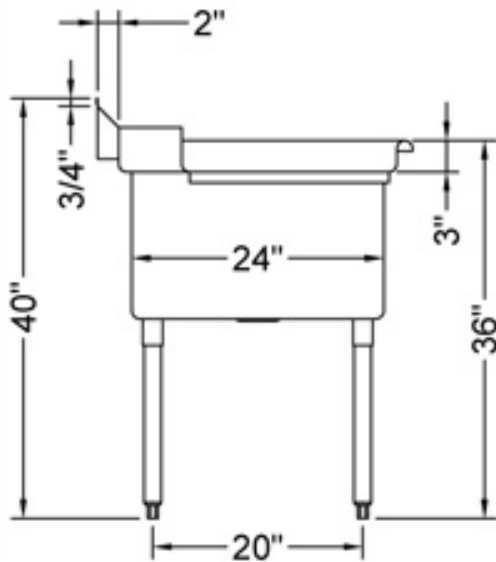

24" x 24" STAINLESS STEEL SINGLE SINK DRAINBOARD ON THE RIGHT TSS-2424-RDW

FEATURES

- ✓ Made with high quality 18 gauge 430 stainless steel
- ✓ Dimensions: 50^{1/2}" x 29^{1/2}" x 35^{1/2}" with 5" backsplash
- ✓ Stainless bullet feet, legs and sockets
- ✓ Corner drain included

OPTIONAL ACCESSORIES

- ✓ Wall Mounted Faucet
- ✓ Soiled Dish Basket
- ✓ Stainless Steel Wall Shelves
- ✓ Clean Dish Table

TSS-2424-RDW: DRAINBOARD ON THE RIGHT

ASSEMBLY/SUPPORT

MORE PRODUCTS

We're on social media!