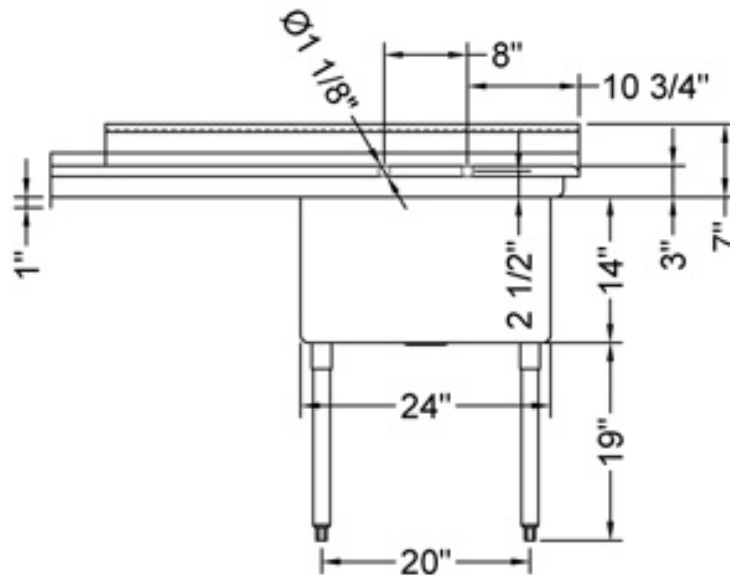

TSS-2424-RDW: DRAINBOARD ON THE RIGHT

ASSEMBLY/SUPPORT