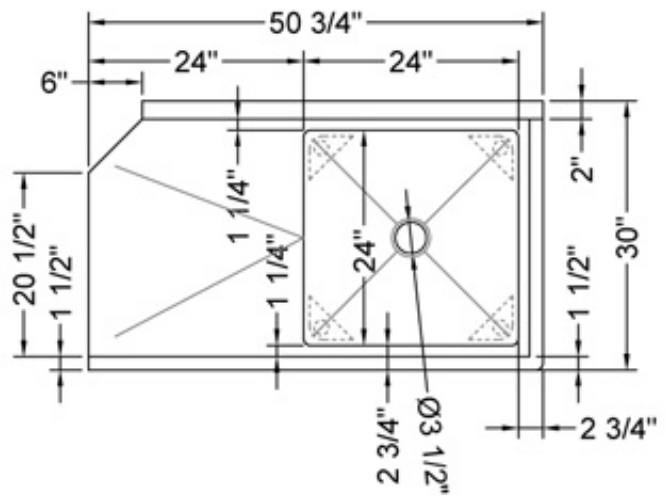

TSS-2424-RDW: DRAINBOARD ON THE RIGHT

ASSEMBLY/SUPPORT