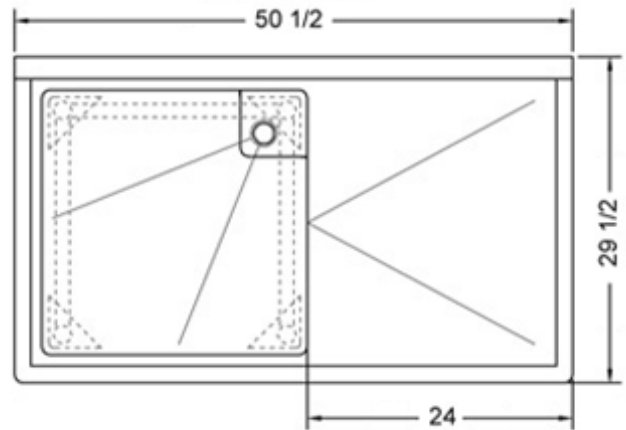

TSS-2424-R24: DRAINBOARD ON THE RIGHT