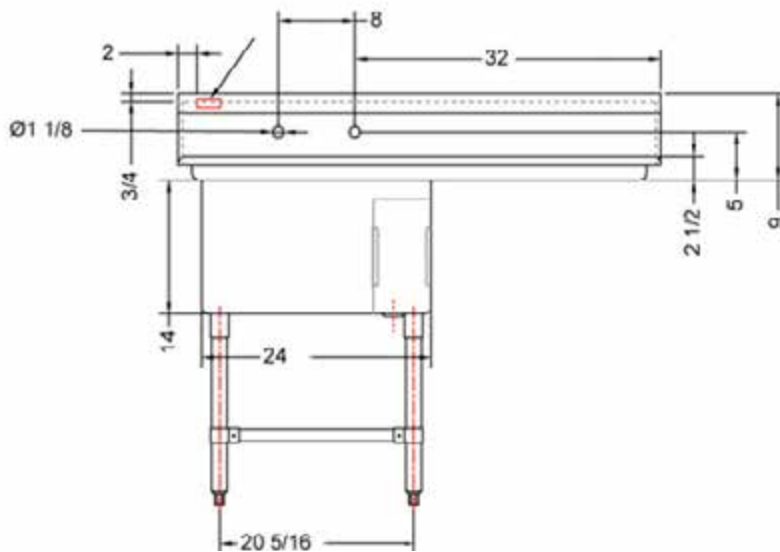

24" x 24" STAINLESS STEEL SINGLE SINK DRAINBOARD ON THE RIGHT TSS-2424-R24

2022RV.1

FEATURES

- ✓ Made with high quality 18 gauge 430 stainless steel
- ✓ Dimensions: 50^{1/2}" x 29^{1/2}" x 35^{1/2}" with 5" backsplash
- ✓ Stainless bullet feet, legs and sockets
- ✓ Corner drain included

OPTIONAL ACCESSORIES

- ✓ Wall Mounted Faucet
- ✓ Soiled Dish Basket
- ✓ Stainless Steel Wall Shelves
- ✓ Clean Dish Table

TSS-2424-R24: DRAINBOARD ON THE RIGHT

ASSEMBLY/SUPPORT

We're on social media!

MORE PRODUCTS