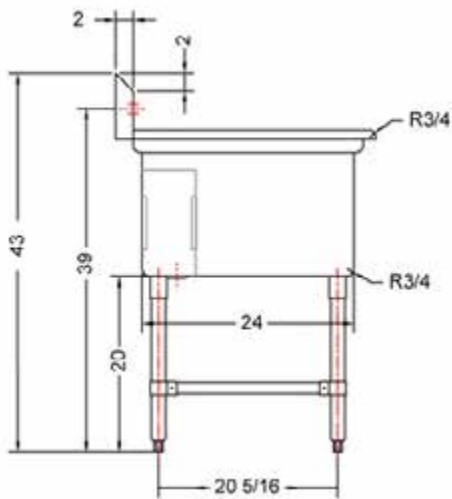

24" x 24" STAINLESS STEEL SINGLE SINK DRAINBOARD ON THE RIGHT TSS-2424-R24

2022RV.1

FEATURES

- ✓ Made with high quality 18 gauge 430 stainless steel
- ✓ Dimensions: 50^{1/2}" x 29^{1/2}" x 35^{1/2}" with 5" backsplash
- ✓ Stainless bullet feet, legs and sockets
- ✓ Corner drain included

OPTIONAL ACCESSORIES

- ✓ Wall Mounted Faucet
- ✓ Soiled Dish Basket
- ✓ Stainless Steel Wall Shelves
- ✓ Clean Dish Table

TSS-2424-R24: DRAINBOARD ON THE RIGHT

ASSEMBLY/SUPPORT

We're on social media!

MORE PRODUCTS