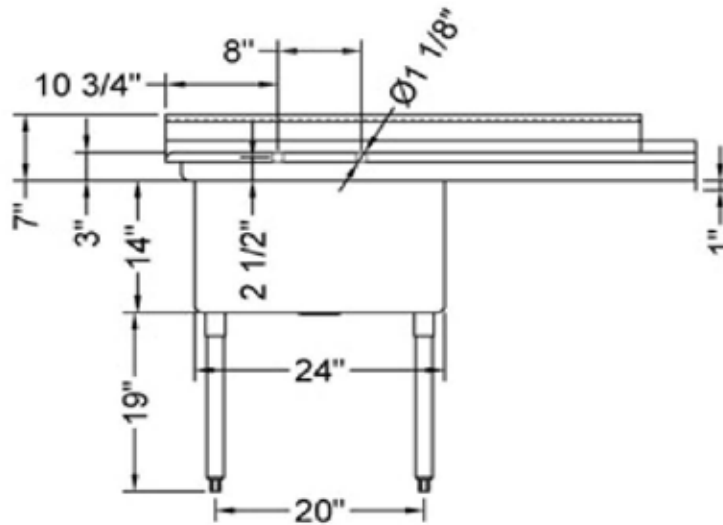

TSS-2424-LDW: DRAINBOARD^{ON THE} LEFT