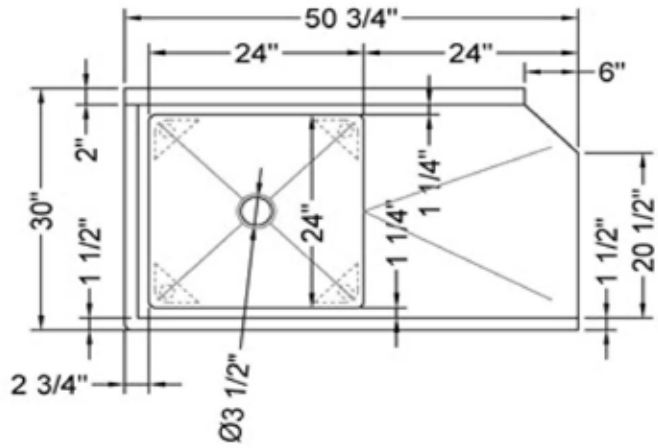

TSS-2424-LDW: DRAINBOARD^{ON THE} LEFT