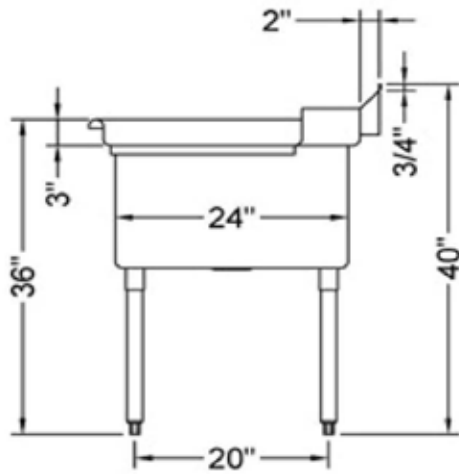

TSS-2424-LDW: DRAINBOARD^{ON THE} LEFT