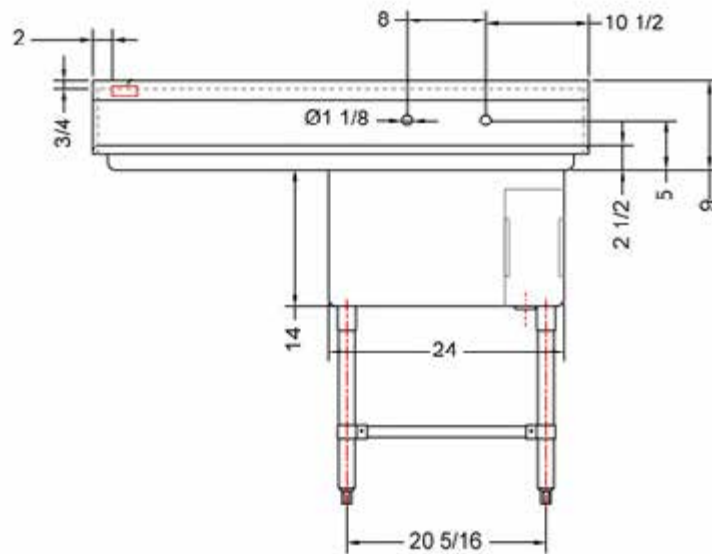

24" x 24" STAINLESS STEEL SINGLE SINK DRAINBOARD ON THE LEFT TSS-2424-L24

2022RV.1

FEATURES

- ✓ Made with high quality 18 gauge 430 stainless steel
- ✓ Dimensions: 50^{1/2}" x 29^{1/2}" x 35^{1/2}" with 5" backsplash
- ✓ Stainless bullet feet, legs and sockets
- ✓ Corner drain included

OPTIONAL ACCESSORIES

- ✓ Wall Mounted Faucet
- ✓ Soiled Dish Basket
- ✓ Stainless Steel Wall Shelves
- ✓ Clean Dish Table

TSS-2424-L24: DRAINBOARD ON THE LEFT

ASSEMBLY/SUPPORT

We're on social media!

1.800.567.3620 | WWW.THORINOX.COM