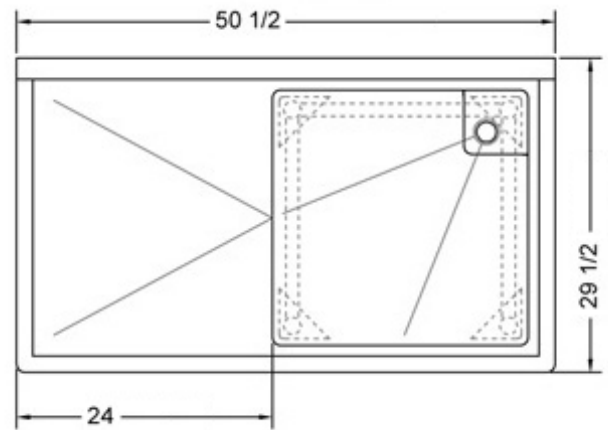

TSS-2424-L24: DRAINBOARD ON THE LEFT