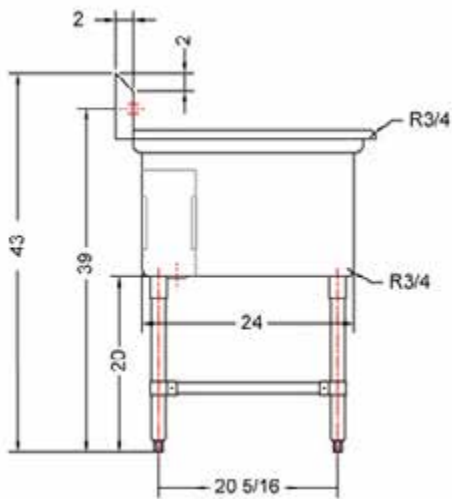

24" x 24" STAINLESS STEEL SINGLE SINK DRAINBOARD ON THE LEFT TSS-2424-L24

2022RV.1

FEATURES

- ✓ Made with high quality 18 gauge 430 stainless steel
- ✓ Dimensions: 50^{1/2}" x 29^{1/2}" x 35^{1/2}" with 5" backsplash
- ✓ Stainless bullet feet, legs and sockets
- ✓ Corner drain included

OPTIONAL ACCESSORIES

- ✓ Wall Mounted Faucet
- ✓ Soiled Dish Basket
- ✓ Stainless Steel Wall Shelves
- ✓ Clean Dish Table

TSS-2424-L24: DRAINBOARD ON THE LEFT

ASSEMBLY/SUPPORT

We're on social media!

1.800.567.3620 | WWW.THORINOX.COM