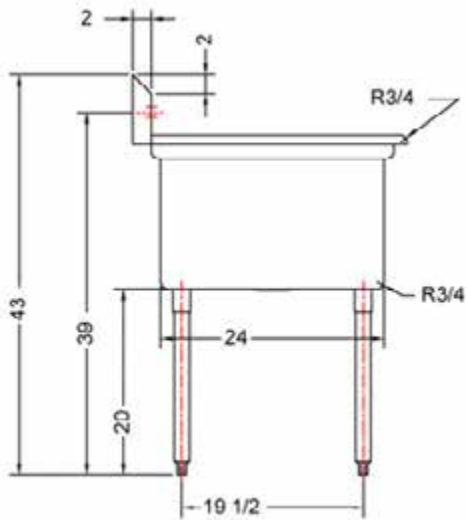

ASSEMBLY/SUPPORT

MORE PRODUCTS

We're on social media!