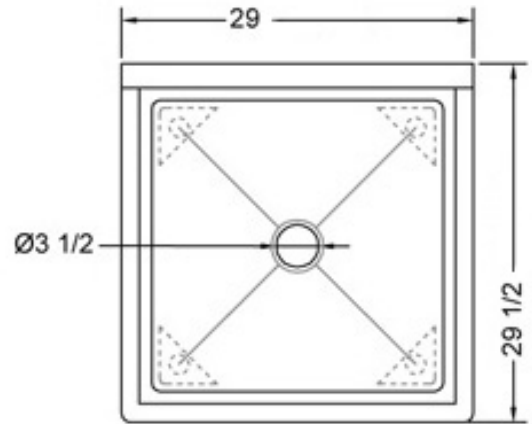

ASSEMBLY/SUPPORT

MORE PRODUCTS

We're on social media!