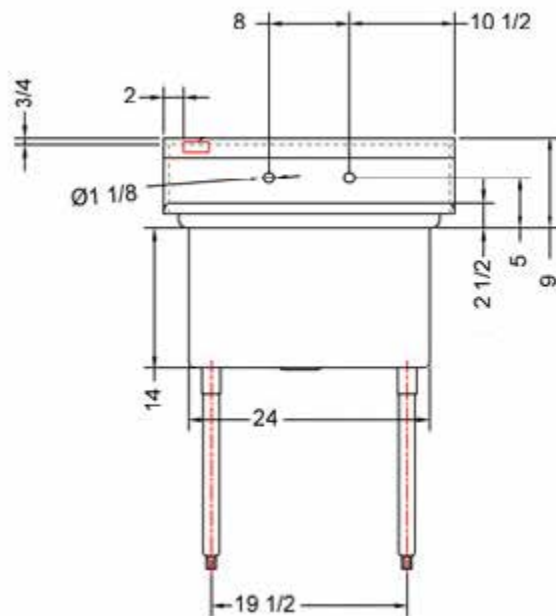

ASSEMBLY/SUPPORT

MORE PRODUCTS

We're on social media!