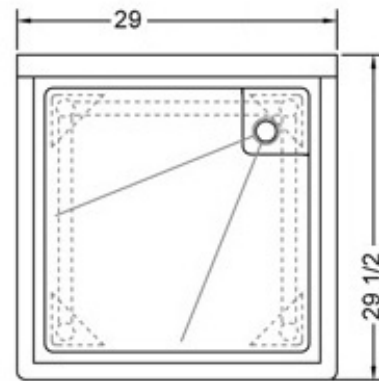

ASSEMBLY/SUPPORT

MORE PRODUCTS

We're on social media!