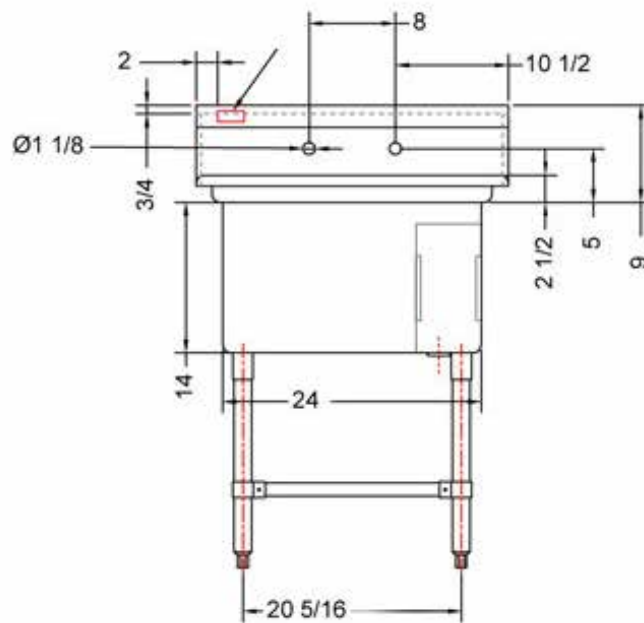

ASSEMBLY/SUPPORT

MORE PRODUCTS

We're on social media!