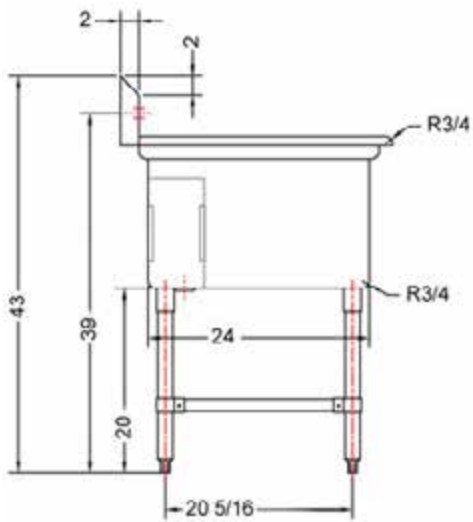

ASSEMBLY/SUPPORT

MORE PRODUCTS

We're on social media!