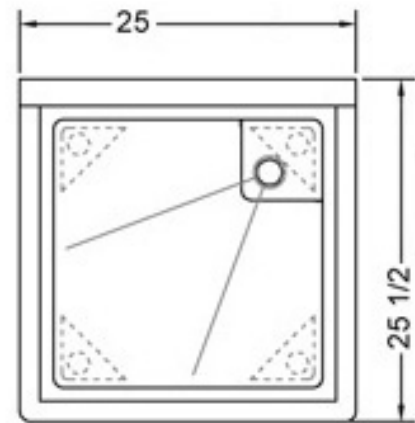

ASSEMBLY/SUPPORT