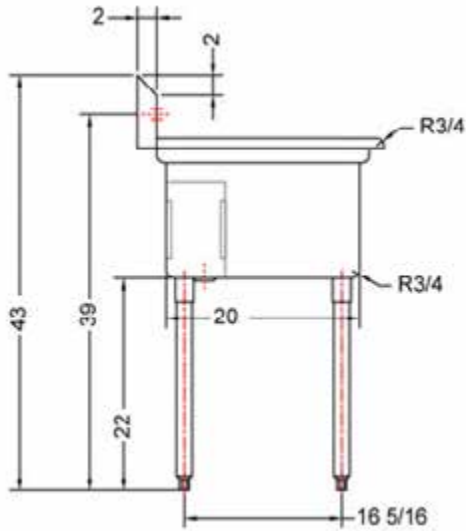

ASSEMBLY/SUPPORT