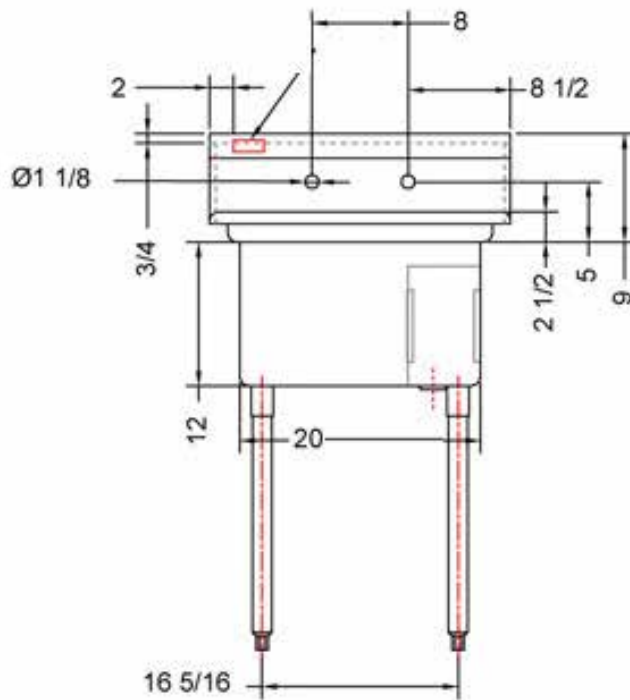

ASSEMBLY/SUPPORT